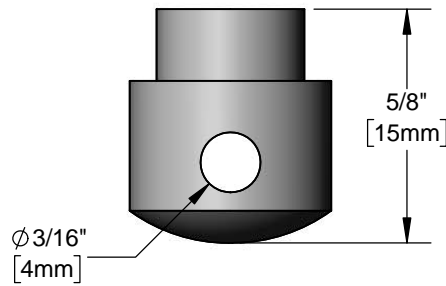

Architect/Engineering Specifications:

Rough chrome plated push button with #12-24 female thread.

Job Name _____

Model Specified _____ Quantity _____

Variations Specified _____

Date _____

Features & Benefits:

- Push button
- #12-24 female thread
- Material: Rough chrome plated brass

Product Compliance:

- N/A

Warranty: One Year (Limited)

Performance Data:

- N/A