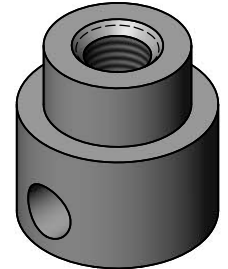

Architect/Engineering Specifications:

Rough chrome plated push button with #12-24 female thread.

Job Name _____

Model Specified _____ Quantity _____

Variations Specified _____

Date _____

Features & Benefits:

- Push button
- #12-24 female thread
- Material: Rough chrome plated brass

Product Compliance:

- N/A

Warranty: One Year (Limited)

Performance Data:

- N/A