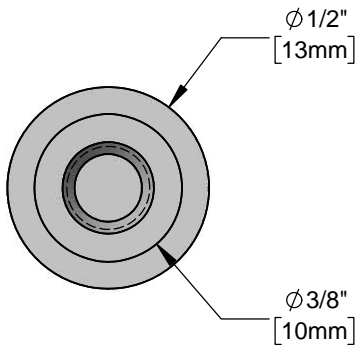

Architect/Engineering Specifications:

Rough chrome plated push button with #12-24 female thread.

Job Name _____

Model Specified _____ Quantity _____

Variations Specified _____

Date _____

Features & Benefits:

- Push button
- #12-24 female thread
- Material: Rough chrome plated brass

Product Compliance:

- N/A

Warranty: One Year (Limited)

Performance Data:

- N/A