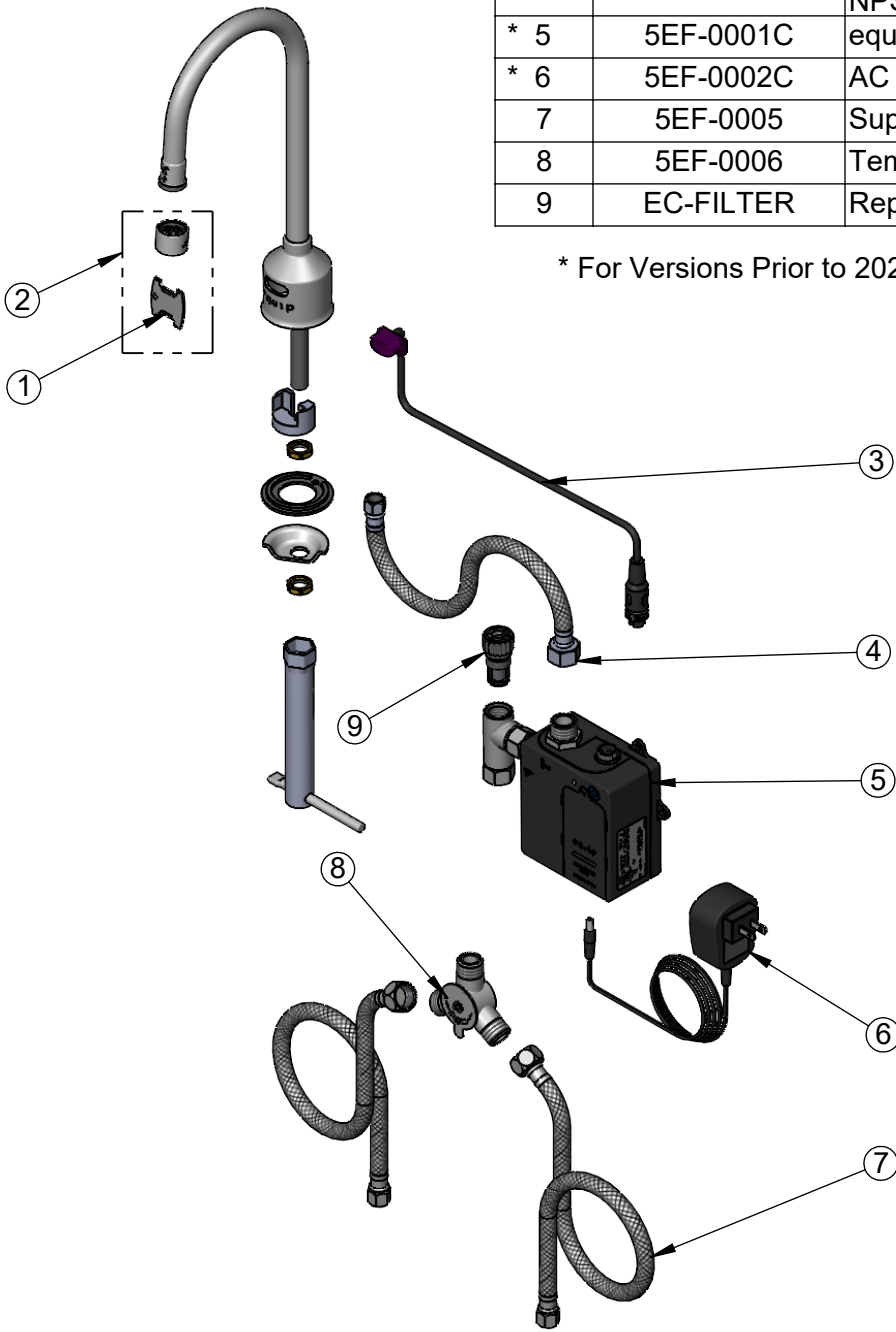

**ADA Compliant**

Ø 2 1/4"  
[57mm]  
Base

Rough-In Requirement:  
Ø 1" [25mm] Mounting Hole

Model Number  <h2 style="text-align: center;">5EF-1D-DG-VF05</h2>	Product Specifications:  Electronic Faucet: Deck Mount, Rigid Gooseneck w/ VR 0.5 GPM Non-Aerated Spray Device, AC-DC Control Module, Temperature Control Mixing Valve w/ Check Valves & 18" Long Flexible Supply Hoses
---	---

ITEM NO.	SALES NO.	DESCRIPTION
1	015425-45	Vandal Resistant Key
2	B-0199-06-N05	VR 0.5 GPM Non-Aerated Spray Device, 55/64-27 UN Female w/ Key
* 3	5EF-0004C	Sensor Cable w/ Curved Lens
4	016297-45	Inlet Hose, Faucet, 1/2" NPSM Female x 1/4" NPSM Female
* 5	5EF-0001C	equip Control Module (Black)
* 6	5EF-0002C	AC Adapter - US Plug
7	5EF-0005	Supply Hose, 9/16-24 Female x 1/2" NPSM
8	5EF-0006	Temperature Mixing Valve
9	EC-FILTER	Replacement Filter

\* For Versions Prior to 2024, Consult with Customer Service

Model Number

**5EF-1D-DG-VF05**

Product Specifications:

Electronic Faucet: Deck Mount, Rigid Gooseneck w/ VR 0.5 GPM Non-Aerated Spray Device, AC-DC Control Module, Temperature Control Mixing Valve w/ Check Valves & 18" Long Flexible Supply Hoses