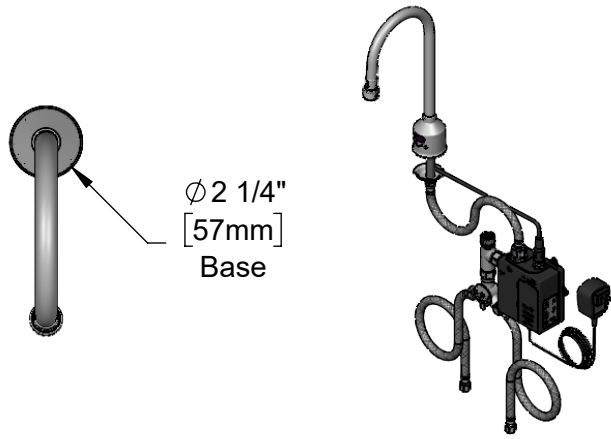

**ADA Compliant**

Ø 2 1/4"  
[57mm]  
Base

Rough-In Requirement:  
Ø 1" [25mm] Mounting Hole

Model Number  <h2 style="text-align: center;">5EF-1D-DG-VF05</h2>	Product Specifications:  Electronic Faucet: Deck Mount, Rigid Gooseneck w/ VR 0.5 GPM Non-Aerated Spray Device, AC-DC Control Module, Temperature Control Mixing Valve w/ Check Valves & 18" Long Flexible Supply Hoses
---	---

ITEM NO.	SALES NO.	DESCRIPTION
1	015425-45	Vandal Resistant Key
2	B-0199-06-N05	VR 0.5 GPM Non-Aerated Spray Device, 55/64-27 UN Female w/ Key
* 3	5EF-0004C	Sensor Cable w/ Curved Lens
4	016297-45	Inlet Hose, Faucet, 1/2" NPSM Female x 1/4" NPSM Female
* 5	5EF-0001C	equip Control Module (Black)
* 6	5EF-0002C	AC Adapter - US Plug
7	5EF-0005	Supply Hose, 9/16-24 Female x 1/2" NPSM
8	5EF-0006	Temperature Mixing Valve
9	EC-FILTER	Replacement Filter

\* For Versions Prior to 2024, Consult with Customer Service

Model Number

**5EF-1D-DG-VF05**

Product Specifications:

Electronic Faucet: Deck Mount, Rigid Gooseneck w/ VR 0.5 GPM Non-Aerated Spray Device, AC-DC Control Module, Temperature Control Mixing Valve w/ Check Valves & 18" Long Flexible Supply Hoses