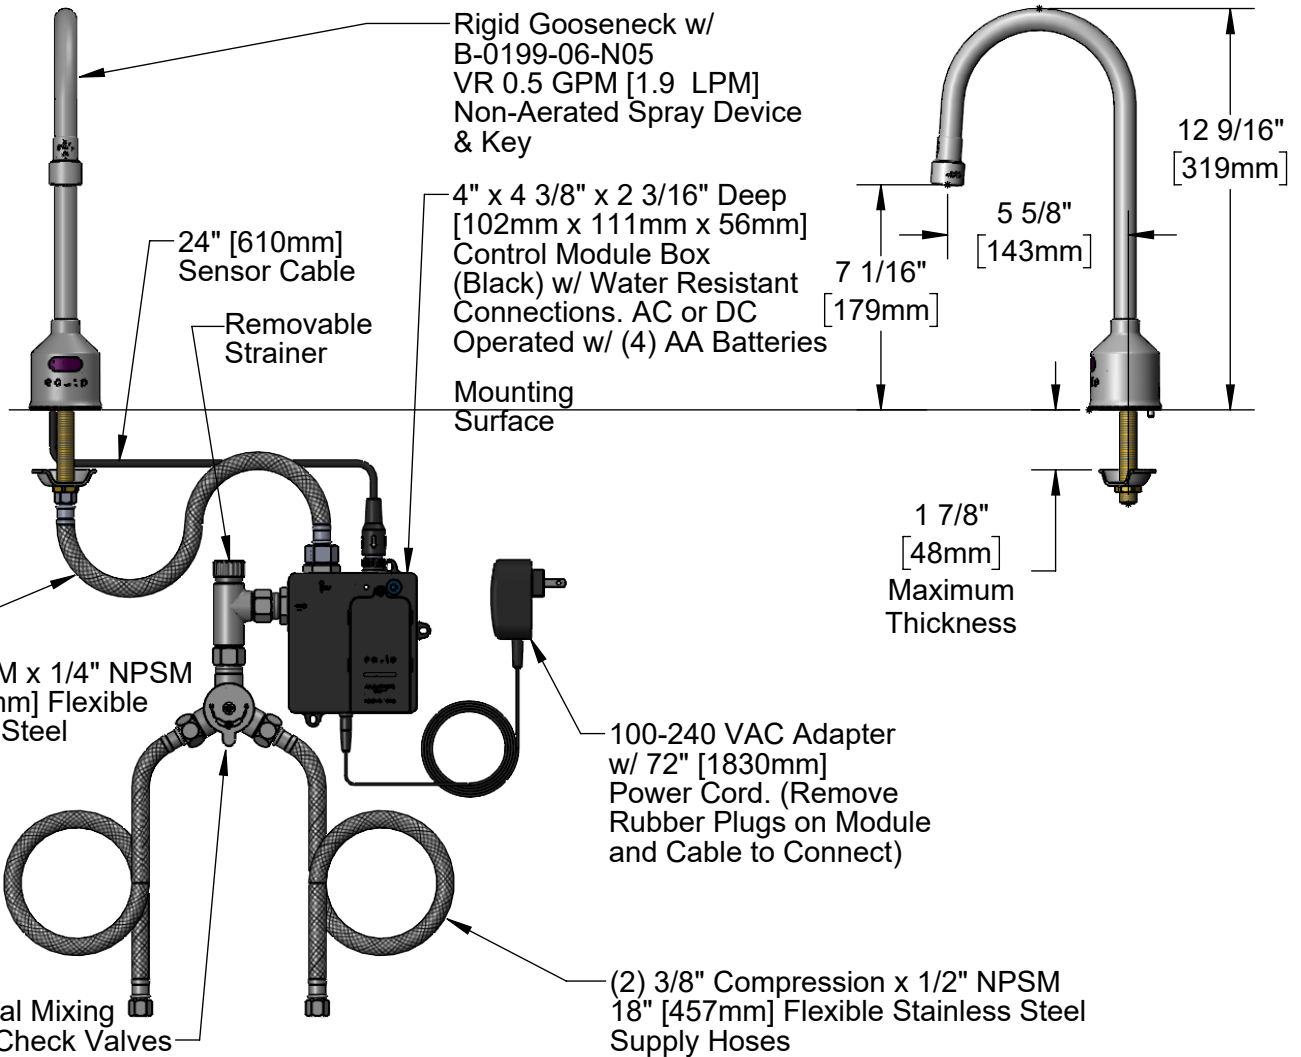

**ADA Compliant**

Ø 2 1/4"  
[57mm]  
Base

Rough-In Requirement:  
Ø 1" [25mm] Mounting Hole

Model Number  <h2 style="text-align: center;">5EF-1D-DG-VF05</h2>	Product Specifications:  Electronic Faucet: Deck Mount, Rigid Gooseneck w/ VR 0.5 GPM Non-Aerated Spray Device, AC-DC Control Module, Temperature Control Mixing Valve w/ Check Valves & 18" Long Flexible Supply Hoses
---	---

ITEM NO.	SALES NO.	DESCRIPTION
1	015425-45	Vandal Resistant Key
2	B-0199-06-N05	VR 0.5 GPM Non-Aerated Spray Device, 55/64-27 UN Female w/ Key
* 3	5EF-0004C	Sensor Cable w/ Curved Lens
4	016297-45	Inlet Hose, Faucet, 1/2" NPSM Female x 1/4" NPSM Female
* 5	5EF-0001C	equip Control Module (Black)
* 6	5EF-0002C	AC Adapter - US Plug
7	5EF-0005	Supply Hose, 9/16-24 Female x 1/2" NPSM
8	5EF-0006	Temperature Mixing Valve
9	EC-FILTER	Replacement Filter

\* For Versions Prior to 2024, Consult with Customer Service

Model Number

**5EF-1D-DG-VF05**

Product Specifications:

Electronic Faucet: Deck Mount, Rigid Gooseneck w/ VR 0.5 GPM Non-Aerated Spray Device, AC-DC Control Module, Temperature Control Mixing Valve w/ Check Valves & 18" Long Flexible Supply Hoses