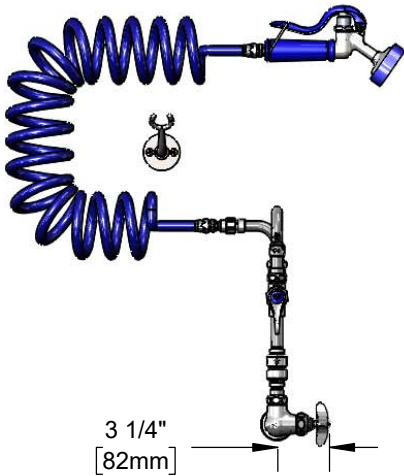

**Architect/Engineering Specifications:**

Single temperature wall mount faucet with polished chrom plated brass body, compression cartridges with spring checks, 4-arm handle, vacuum breaker, add-on faucet with compression cartridge and lever handle, 6" swing nozzle with stream regulator outlet, 90 degree swivel adapter, 9 ft coiled hose with angled aluminum spray valve, hose hanger hook, and 1/2" NPT female inlet. Certified to ASME A112.18.1 / CSA B125.1 and CSA B64.8.

Job Name \_\_\_\_\_  
 Model Specified \_\_\_\_\_ Quantity \_\_\_\_\_  
 Variations Specified \_\_\_\_\_  
 Date \_\_\_\_\_

**Features & Benefits:**

- Single temperature wall mount faucet with polished chrome plated brass body
- Quarter-turn Eterna compression cartridge w/ spring check
- 4-arm handle with blue coded index
- EasyInstall 3/8" continuous pressure vacuum breaker
- Add-on faucet w/ polished chrome plated brass body
- 6" swing nozzle w/ stream regulator outlet, Series 1
- 90° swivel adapter
- 9 ft coiled hose w/ angled aluminum spray valve
- Hose hanger hook w/ mounting screws
- 1/2" NPT female Inlet
- Materials: Polished chrome plated body & tubular spout, chrome plated metal handles, polyurethane hose and aluminum spray valve

**Product Compliance:**

- ASME A112.18.1 / CSA B125.1
- NSF 61 Exempt (Non-Potable)
- CSA B64.8 (VB)

**Warranty:** One Year (Limited)

**Performance Data:**

- Pressure: 20 - 125 psi
- Temperature: 40°F - 140°F
- Flow Rate:  
     Spray Valve: 2.54 GPM @ 60 psi  
     Add-on Faucet: 3.18 GPM @ 60 psi

**Optional Handles**

- 4" Wrist Action
- Lever
- 4-Arm (Standard)

**Optional Cartridges With Checks**

- Quarter-Turn Cerama w/ Check Valve
- Quarter-Turn Eterna w/ Spring Check (Standard)