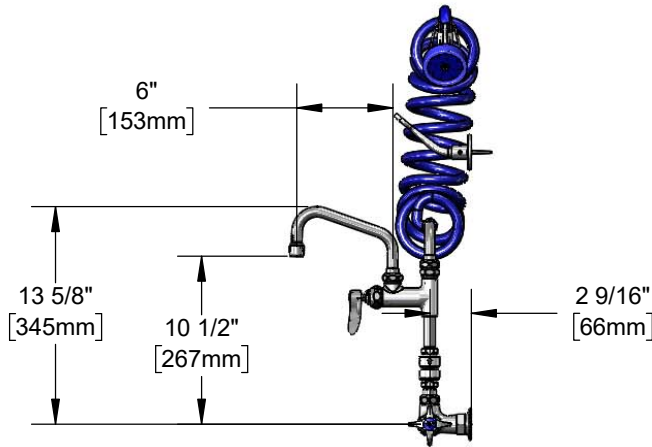

**Architect/Engineering Specifications:**

Single temperature wall mount faucet with polished chrom plated brass body, compression cartridges with spring checks, 4-arm handle, vacuum breaker, add-on faucet with compression cartridge and lever handle, 6" swing nozzle with stream regulator outlet, 90 degree swivel adapter, 9 ft coiled hose with angled aluminum spray valve, hose hanger hook, and 1/2" NPT female inlet. Certified to ASME A112.18.1 / CSA B125.1 and CSA B64.8.

Job Name \_\_\_\_\_  
 Model Specified \_\_\_\_\_ Quantity \_\_\_\_\_  
 Variations Specified \_\_\_\_\_  
 Date \_\_\_\_\_

**Features & Benefits:**

- Single temperature wall mount faucet with polished chrome plated brass body
- Quarter-turn Eterna compression cartridge w/ spring check
- 4-arm handle with blue coded index
- EasyInstall 3/8" continuous pressure vacuum breaker
- Add-on faucet w/ polished chrome plated brass body
- 6" swing nozzle w/ stream regulator outlet, Series 1
- 90° swivel adapter
- 9 ft coiled hose w/ angled aluminum spray valve
- Hose hanger hook w/ mounting screws
- 1/2" NPT female Inlet
- Materials: Polished chrome plated body & tubular spout, chrome plated metal handles, polyurethane hose and aluminum spray valve

**Product Compliance:**

- ASME A112.18.1 / CSA B125.1
- NSF 61 Exempt (Non-Potable)
- CSA B64.8 (VB)

**Warranty:** One Year (Limited)

**Performance Data:**

- Pressure: 20 - 125 psi
- Temperature: 40°F - 140°F
- Flow Rate:  
     Spray Valve: 2.54 GPM @ 60 psi  
     Add-on Faucet: 3.18 GPM @ 60 psi

**Optional Handles**

- 4" Wrist Action
- Lever
- 4-Arm (Standard)

**Optional Cartridges With Checks**

- Quarter-Turn Cerama w/ Check Valve
- Quarter-Turn Eterna w/ Spring Check (Standard)