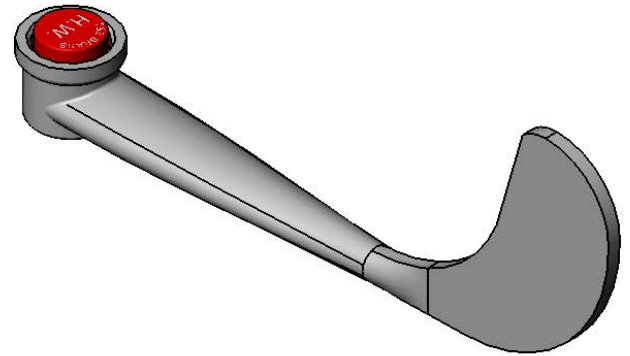

Faucets and Fittings
B-WH6H

TAG:

6" Wrist Action Handle

Architect/Engineering Specifications:

6" wrist action handle w/ red (HW) snap-in index. Fits all standard T&S Eterna and Cerama cartridges.

Job Name _____
 Model Specified _____ Quantity _____
 Variations Specified _____
 Date _____

Features & Benefits:

- 6" wrist action handle
- Red (HW) snap-in index
- Fits all T&S Eterna and Cerama cartridges
- Material: Chrome plated metal handle

Product Compliance:

- N/A

Warranty: One Year (Limited)