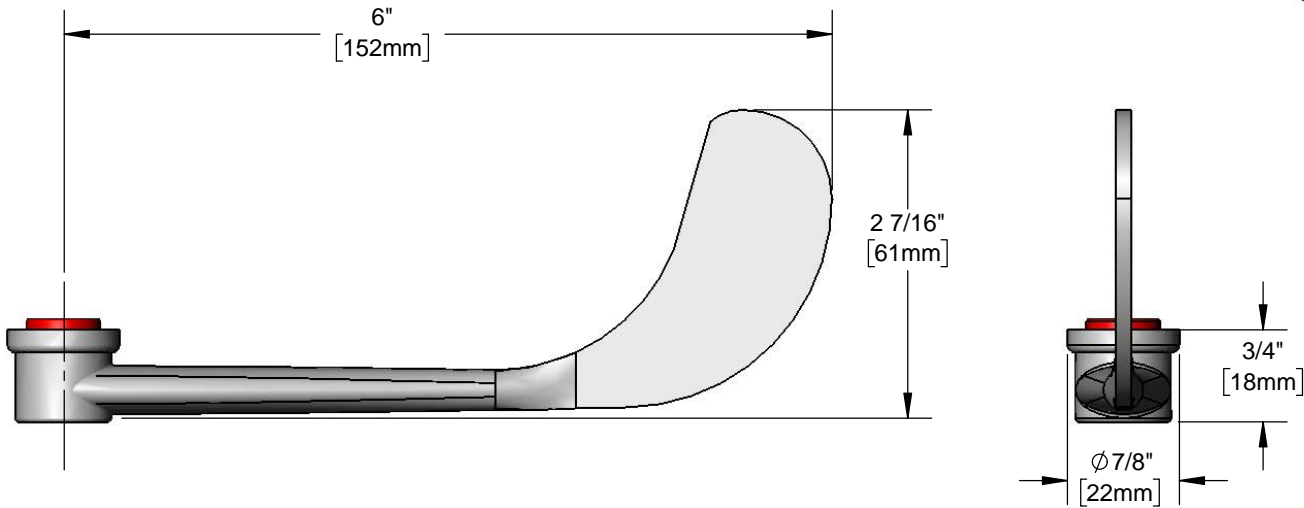

Faucets and Fittings
B-WH6H

TAG:

6" Wrist Action Handle

Architect/Engineering Specifications:

6" wrist action handle w/ red (HW) snap-in index. Fits all standard T&S Eterna and Cerama cartridges.

Job Name _____
 Model Specified _____ Quantity _____
 Variations Specified _____
 Date _____

Features & Benefits:

- 6" wrist action handle
- Red (HW) snap-in index
- Fits all T&S Eterna and Cerama cartridges
- Material: Chrome plated metal handle

Product Compliance:

- N/A

Warranty: One Year (Limited)