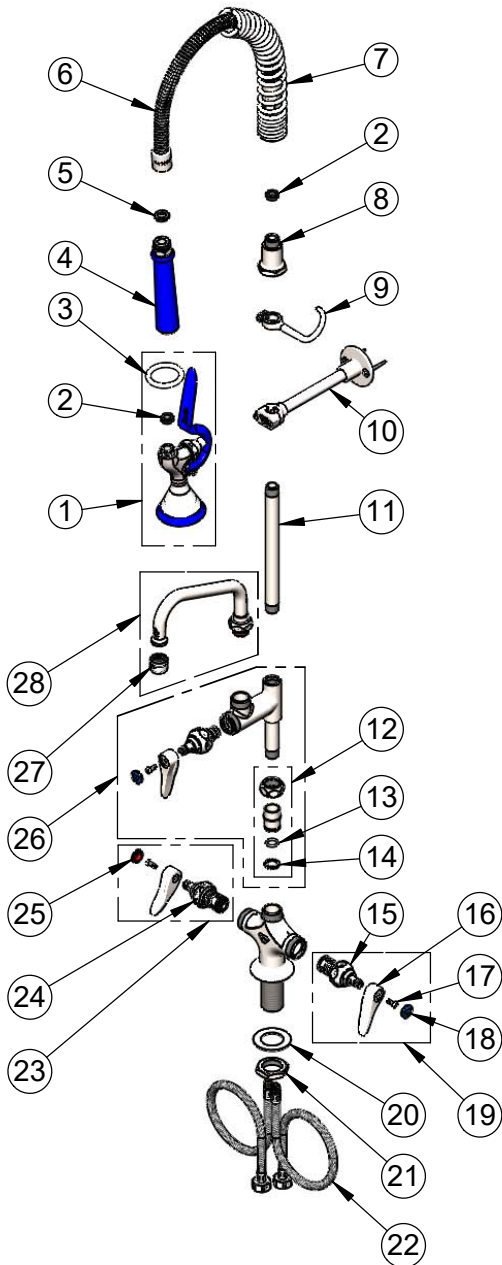

ITEM NO.	SALES NO.	DESCRIPTION
1	S-0107-Y	Stainless Steel 1.15 GPM Spray Valve
2	010476-45	#27 Washer
3	S000907-30	Spray Valve Hold Down Ring
4	S020795-30	Stainless Steel New Style Grip Handle, Blue
5	001014-45	Washer, Hose Barrel
6	S-0024-H2A	24" Flexible Stainless Steel Hose, Less Handle
7	S016795-30	Stainless Steel Compact Spring
8	S000821-30	Spring Body
9	S004R	Finger Hook
10	S-0109-01	Stainless Steel 6" Wall Bracket
11	S078X	3/8" NPT x 8" Riser
12	SEZ-K	Stainless Steel EasyInstall Kit: Nut, Bushing, O-Ring & Lock Washer
13	001065-45	O-Ring
14	014200-45	Star Washer, Anti-Rotation
15	S012442-30NS	Stainless Steel Quarter-Turn Eterna Cartridge w/ Spring Check, LTC
16	S001638-30NS	Lever Handle (New Style)
17	000925-45	Lab Handle Screw
18	018506-19NS	Blue Button Index, Press-in
19	S002711-30NS	Stainless Steel Quarter-Turn Eterna Cartridge w/ Spring Check, Handle, Blue Index & Screw, LTC
20	S007365-20	Stainless Steel Lock Washer
21	S000965-20	Stainless Steel Lock Nut
22	012436-45DR	Flexible Connector Hose
23	S002712-30NS	Stainless Steel Quarter-Turn Eterna Cartridge w/ Spring Check, Handle, Red Index & Screw, RTC
24	S012443-30NS	Stainless Steel Quarter-Turn Eterna Cartridge w/ Spring Check, RTC
25	001193-19NS	Red Button Index, Press-in
26	S-0155-LNEZ	Stainless Steel EasyInstall Add-On Faucet w/ Quarter-Turn Eterna Cartridge & Lever Handle, Less Nozzle
27	S-PT	Full Flow Stream Regulator, 55/64-27
28	S059X	Stainless Steel 6" Swing Nozzle

**Product Specifications:**

Pre-Rinse Unit: EasyInstall Stainless Steel Single Hole Deck Mount Mixing Faucet, SS Quarter-Turn Eterna Cartridges w/ Spring Checks, SS Lever Handles, SS Add-On Faucet, SS 6" Swing Nozzle, 24" Flexible Stainless Steel Hose, SS 1.15 GPM New Style Spray Valve, SS 6" Wall Bracket & Flexible Stainless Steel Supply Hoses w/ G1/2" Female Fittings