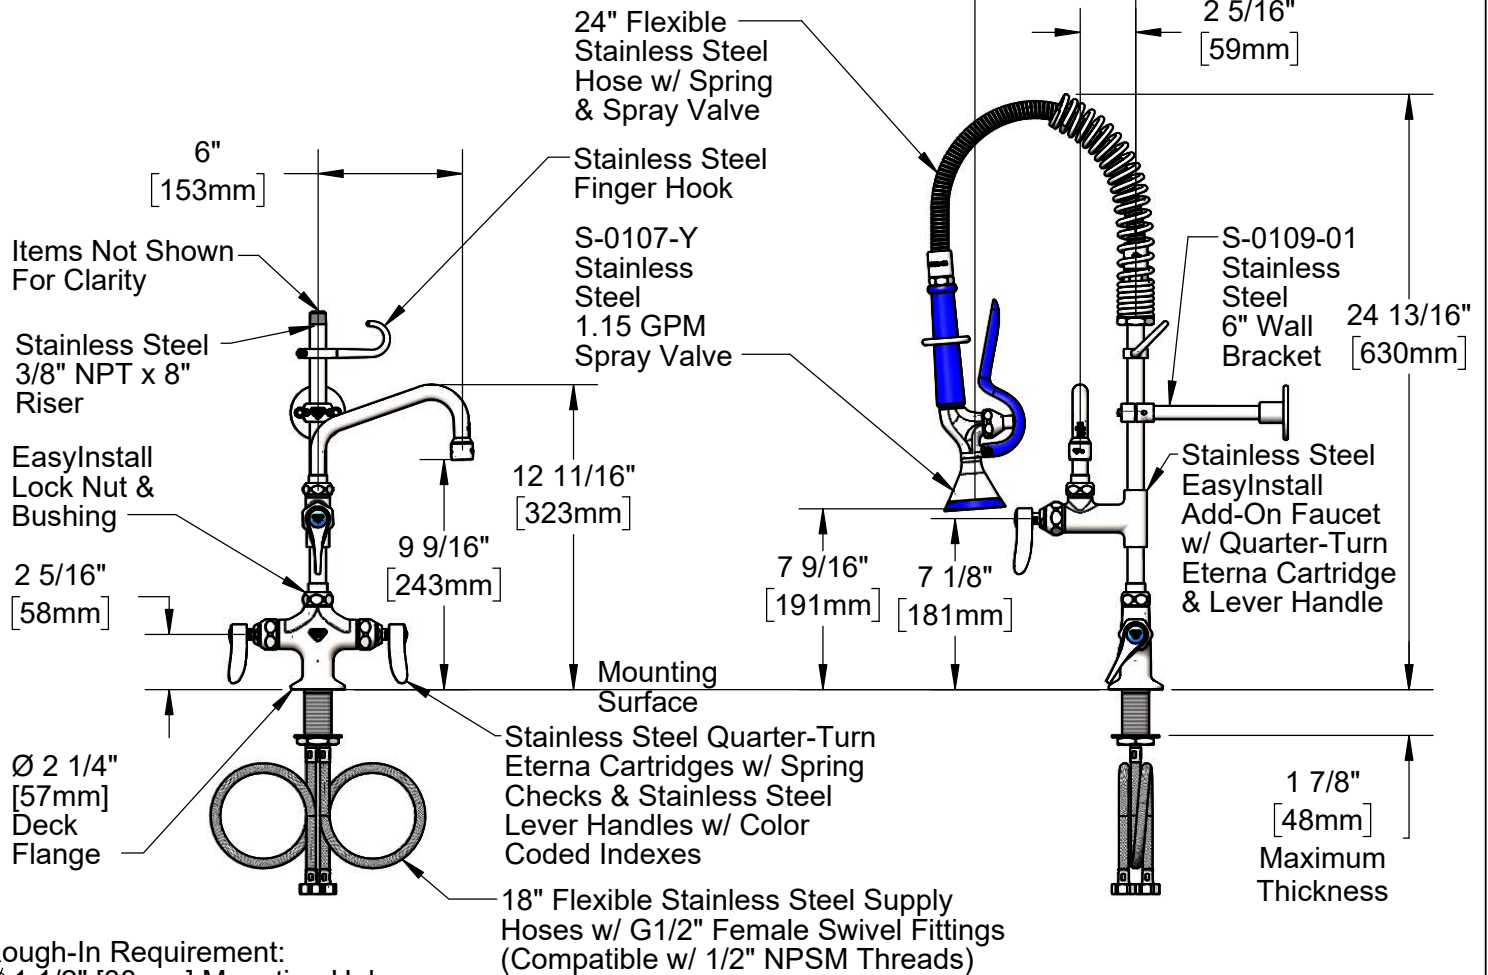

S059X  
Stainless Steel  
6" Swing Nozzle w/  
Stream Regulator Outlet

Items Not Shown  
For Clarity

Stainless Steel  
3/8" NPT x 8"  
Riser

EasyInstall  
Lock Nut &  
Bushing

2 5/16"  
[58mm]

Ø 2 1/4"  
[57mm]  
Deck  
Flange

12 11/16"  
[323mm]

9 9/16"  
[243mm]

Mounting  
Surface

Stainless Steel Quarter-Turn  
Eterna Cartridges w/ Spring  
Checks & Stainless Steel  
Lever Handles w/ Color  
Coded Indexes

18" Flexible Stainless Steel Supply  
Hoses w/ G1/2" Female Swivel Fittings  
(Compatible w/ 1/2" NPSM Threads)

6 11/16"  
[170mm]

2 5/16"  
[59mm]

24 13/16"  
[630mm]

Stainless Steel  
EasyInstall  
Add-On Faucet  
w/ Quarter-Turn  
Eterna Cartridge  
& Lever Handle

7 9/16"  
[191mm]

7 1/8"  
[181mm]

1 7/8"  
[48mm]  
Maximum  
Thickness

### Product Specifications:

Pre-Rinse Unit: EasyInstall Stainless Steel Single Hole Deck Mount Mixing Faucet, SS Quarter-Turn Eterna Cartridges w/ Spring Checks, SS Lever Handles, SS Add-On Faucet, SS 6" Swing Nozzle, 24" Flexible Stainless Steel Hose, SS 1.15 GPM New Style Spray Valve, SS 6" Wall Bracket & Flexible Stainless Steel Supply Hoses w/ G1/2" Female Fittings