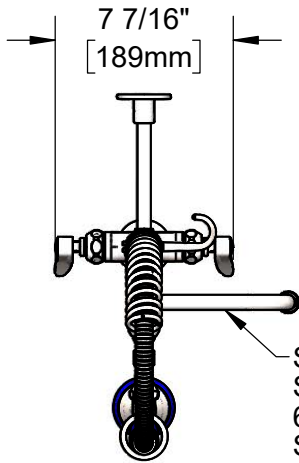

S059X  
Stainless Steel  
6" Swing Nozzle w/  
Stream Regulator Outlet

Items Not Shown  
For Clarity

Stainless Steel  
3/8" NPT x 8"  
Riser

EasyInstall  
Lock Nut &  
Bushing

2 5/16"  
[58mm]

Ø 2 1/4"  
[57mm]  
Deck  
Flange

12 11/16"  
[323mm]

9 9/16"  
[243mm]

Mounting  
Surface

Stainless Steel Quarter-Turn  
Eterna Cartridges w/ Spring  
Checks & Stainless Steel  
Lever Handles w/ Color  
Coded Indexes

18" Flexible Stainless Steel Supply  
Hoses w/ G1/2" Female Swivel Fittings  
(Compatible w/ 1/2" NPSM Threads)

6 11/16"  
[170mm]

2 5/16"  
[59mm]

24 13/16"  
[630mm]

Stainless Steel  
EasyInstall  
Add-On Faucet  
w/ Quarter-Turn  
Eterna Cartridge  
& Lever Handle

7 9/16"  
[191mm]

7 1/8"  
[181mm]

1 7/8"  
[48mm]  
Maximum  
Thickness

Rough-In Requirement:  
Ø 1 1/2" [38mm] Mounting Hole