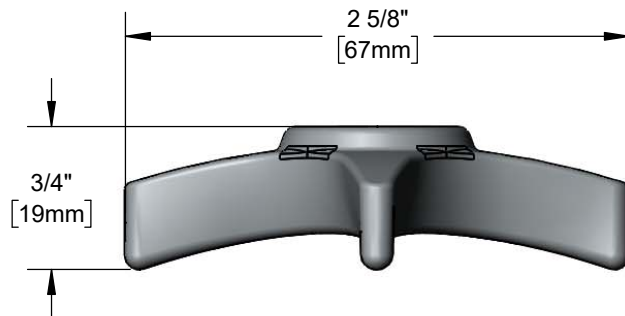

**Architect/Engineering Specifications:**

Polished chrome plated 4-arm handle.

Job Name \_\_\_\_\_  
 Model Specified \_\_\_\_\_ Quantity \_\_\_\_\_  
 Variations Specified \_\_\_\_\_  
 Date \_\_\_\_\_

**Features & Benefits:**

- Polished chrome plated 4-arm handle
- Fits all T&S faucets
- Material: Chrome plated metal handle

**Product Compliance:**

- N/A

**Warranty:** One Year (Limited)

**Performance Data:**