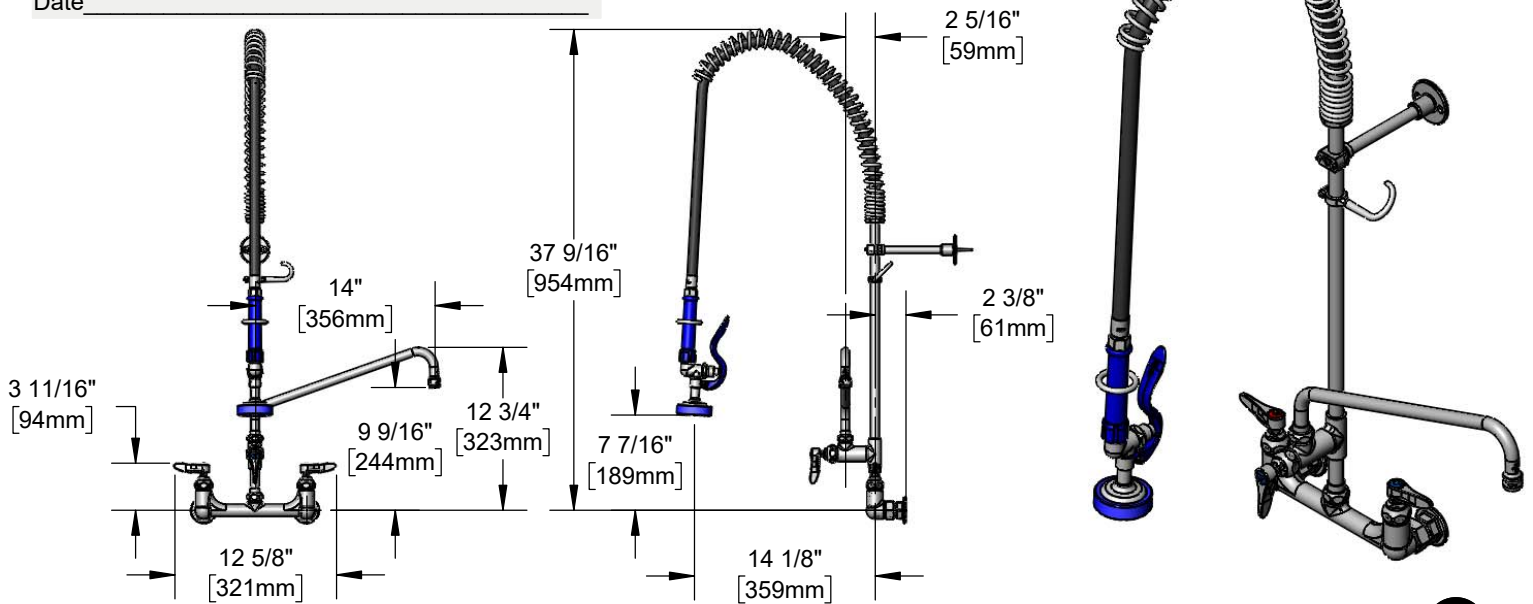

**Architect/Engineering Specifications:**

8" wall mount mixing faucet with polished chrome plated brass body, add-on faucet with compression cartridge with spring check and lever handle, 14" swing nozzle with stream regulator outlet, 18" riser, 44" flexible rubber hose with heat resistant handle, high flow spray valve, compression cartridges with spring checks, lever handles, 1/2" NPT female inlets, 6" adjustable wall bracket, spray valve holder and overhead spring. Certified to ASME A112.18.1/CSA B125.1.

Job Name \_\_\_\_\_

Model Specified \_\_\_\_\_ Quantity \_\_\_\_\_

Variations Specified \_\_\_\_\_

Date \_\_\_\_\_

**Features & Benefits:**

- 8" wall mount mixing faucet w/ polished chrome plated brass body
- EasyInstall add-on faucet w/ polished chrome plated brass body
- 14" swing nozzle w/ stream regulator outlet. Series 1
- 18" riser for quick installation
- 44" flexible rubber hose w/ heat resistant blue handle and hold down ring
- High flow spray valve
- Quarter-turn Eterna compression cartridges with spring checks to prevent cross flow of water
- Lever handles w/ color coded indexes
- 1/2" NPT female eccentric inlets with Ø 2" flanges
- Adjustable centers from 7 3/4" to 8 1/4"
- 6" adjustable wall bracket
- Material: Polished chrome plated brass body, tubular spout, add-on faucet body, riser & spray valve body, rubber hose, and chrome plated metal handles

**Optional Pre-Rinse Spray Valves**

- B-0107 (1.15 GPM)
- B-0107-C (0.65 GPM)
- B-0107-J (1.07 GPM)
- B-0108 (1.07 GPM)
- B-0108-C (0.65 GPM)

**Optional Cartridges With Checks**

- Quarter-Turn Cerama w/ Check Valve
- Quarter-Turn Eterna w/ Spring Check (Standard)

**Optional Handles**

- 4" Wrist Action
- Lever (Standard)
- 4-Arm