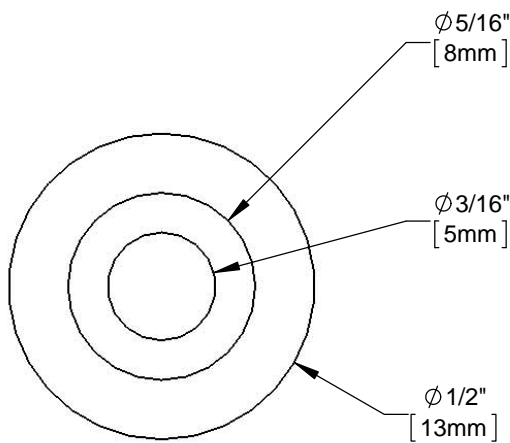

Architect/Engineering Specifications:

White Teflon seat washer. Certified to NSF 61-Section 9 and NSF 372.

Job Name \_\_\_\_\_  
 Model Specified \_\_\_\_\_ Quantity \_\_\_\_\_  
 Variations Specified \_\_\_\_\_  
 Date \_\_\_\_\_

Features & Benefits:

- 1/2" O.D. Teflon washer
- Material: Teflon

Product Compliance:

- NSF 61 - Section 9
- NSF 372 (Low Lead Content)

Warranty: One Year (Limited)

Performance Data:

- N/A