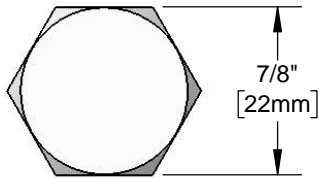

**Architect/Engineering Specifications:**

Polished chrome plated cam bolt for knee action valve with 3/8-16 male thread.

Job Name \_\_\_\_\_

Model Specified \_\_\_\_\_ Quantity \_\_\_\_\_

Variations Specified \_\_\_\_\_

Date \_\_\_\_\_

**Features & Benefits:**

- Cam bolt for knee action valve
- 3/8-16 male thread
- Material: Polished chrome plated brass

**Product Compliance:**

- N/A

**Warranty:** One Year (Limited)

**Performance Data:**