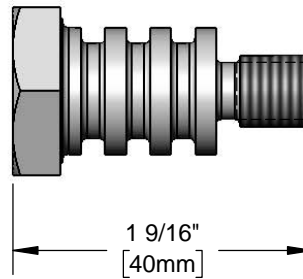

**Architect/Engineering Specifications:**

Polished chrome plated cam bolt for knee action valve with 3/8-16 male thread.

Job Name \_\_\_\_\_

Model Specified \_\_\_\_\_ Quantity \_\_\_\_\_

Variations Specified \_\_\_\_\_

Date \_\_\_\_\_

**Features & Benefits:**

- Cam bolt for knee action valve
- 3/8-16 male thread
- Material: Polished chrome plated brass

**Product Compliance:**

- N/A

**Warranty:** One Year (Limited)

**Performance Data:**