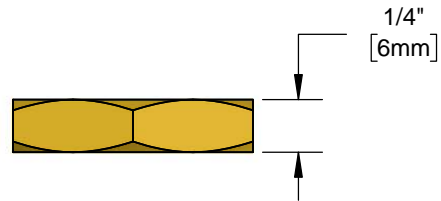

Architect/Engineering Specifications:

Hex lock nut, 3/8" NPSL female thread

Job Name _____

Model Specified _____ Quantity _____

Variations Specified _____

Date _____

Features & Benefits:

- Lock Nut
- 3/8" NPSL female thread
- Material: Brass