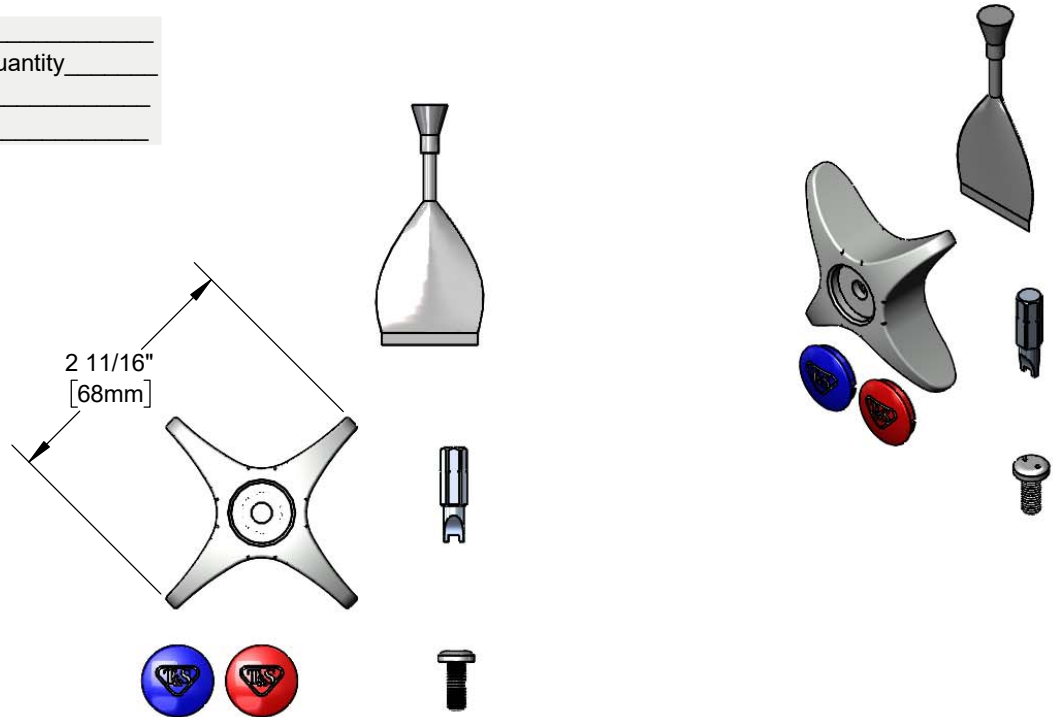

Architect/Engineering Specifications:

Polished chrome plated 4-arm handle, red and blue indexes and vandal resistant screw. Includes spanner bit and thread locking compound.

Job Name _____
 Model Specified _____ Quantity _____
 Variations Specified _____
 Date _____

Features & Benefits:

- Polished chrome plated 4-arm handle
- Red and blue color coded indexes
- Vandal resistant handle screw w/ spanner bit and thread locking compound.
- Fits all T&S branded faucets
- Material: Chrome plated metal handle