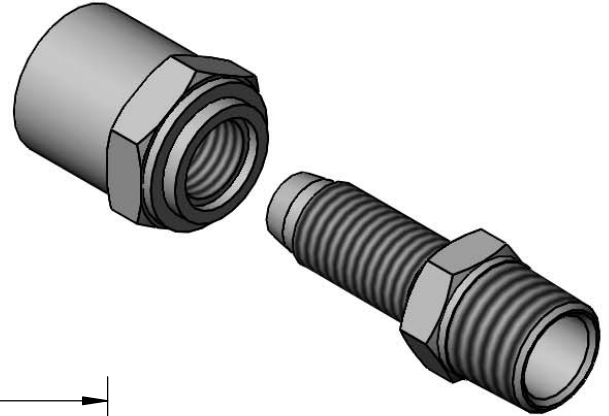

Architect/Engineering Specifications:

Chrome plated brass reel hose repair kit for 3/8" hose end fitting, Includes coupling and nipple insert.

Job Name _____
 Model Specified _____ Quantity _____
 Variations Specified _____
 Date _____

Features & Benefits:

- Chrome plated brass reel hose repair kit
- For 3/8" hose end fitting
- Includes coupling and nipple insert
- Material: Chrome plated brass

Product Compliance:

- N/A

Warranty: One Year (Limited)