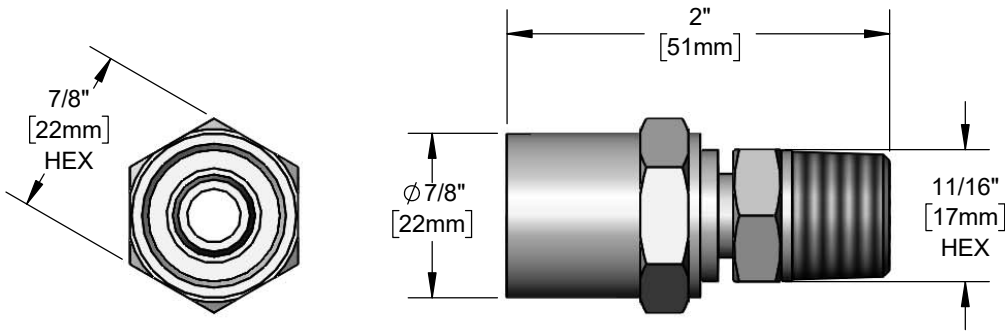

Architect/Engineering Specifications:

Chrome plated brass reel hose repair kit for 3/8" hose end fitting, Includes coupling and nipple insert.

Job Name _____
 Model Specified _____ Quantity _____
 Variations Specified _____
 Date _____

Features & Benefits:

- Chrome plated brass reel hose repair kit
- For 3/8" hose end fitting
- Includes coupling and nipple insert
- Material: Chrome plated brass

Product Compliance:

- N/A

Warranty: One Year (Limited)