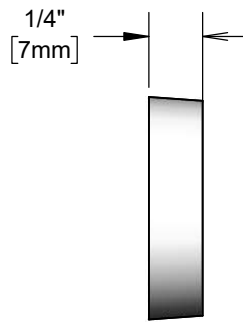

Architect/Engineering Specifications:

Pastic deck plate spacer. Fits B-0712 series, B-2460 series and similar sales models.

Job Name _____
 Model Specified _____ Quantity _____
 Variations Specified _____
 Date _____

Features & Benefits:

- Plastic deck plate spacer
- Fits B-0712 Series, B-2460 Series and similar sales models
- Material: Plastic

Product Compliance:

- N/A

Warranty: One Year (Limited)

Performance Data:

- N/A