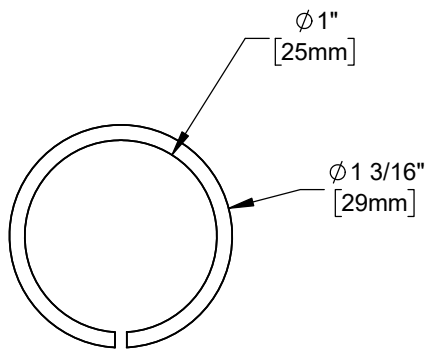

Architect/Engineering Specifications:

Pastic deck plate spacer. Fits B-0712 series, B-2460 series and similar sales models.

Job Name _____
 Model Specified _____ Quantity _____
 Variations Specified _____
 Date _____

Features & Benefits:

- Plastic deck plate spacer
- Fits B-0712 Series, B-2460 Series and similar sales models
- Material: Plastic

Product Compliance:

- N/A

Warranty: One Year (Limited)

Performance Data:

- N/A