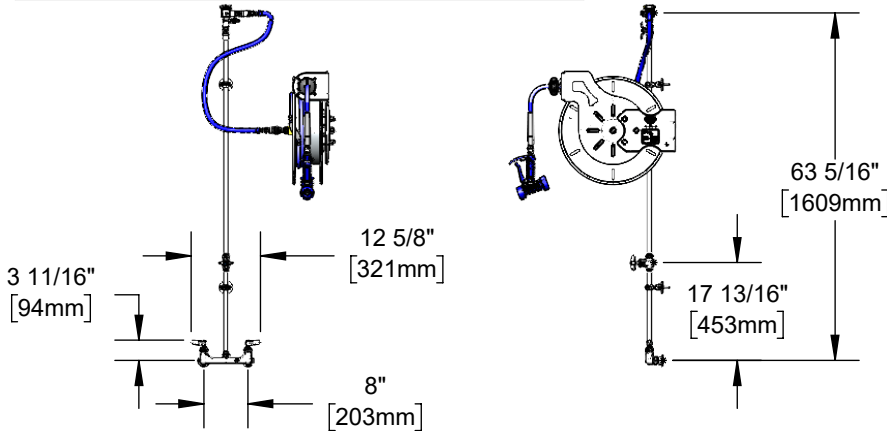

B-7142-U05XS1E

Open Stainless Steel Hose Reel Assembly

Architect/Engineering Specifications:

8" wall mount mixing faucet with polished chrome plated brass body, compression cartridges with spring checks, lever handles, 1/2" NPT female inlets, 16" riser, control valve, 40" riser, wall brackets, continuous pressure vacuum breaker, 36" flexible water hose connector with stainless steel quick disconnect, open stainless steel hose reel with 3/8" x 50' heavy-duty non-marking hose, ratcheting system, high flow stainless steel front trigger water gun with swivel, multi-fit bracket and adjustable hose bumper. Certified to ASSE 1056.

Job Name _____
 Model Specified _____ Quantity _____
 Variations Specified _____
 Date _____

Features & Benefits:

- All-in-one system with exposed piping and accessories
- 8" wall mount mixing faucet w/ polished chrome plated brass body
- Quarter-turn Eterna compression cartridges with spring checks to prevent water cross flow
- Lever handles w/ color coded indexes
- 1/2" NPT female eccentric inlets with Ø 2" flanges
- Adjustable centers from 7 3/4" to 8 1/4"
- EasyInstall 16" and rigid 40" risers w/ control valve between risers
- (2) 2 3/8" wall brackets
- Continuous pressure vacuum breaker
- 36" flexible water hose connector with stainless steel quick disconnect
- Open stainless steel hose reel
- High flow stainless steel water gun w/ blue rubber cover, front style trigger, swivel & Ø5/16" flow orifice
- 3/8" x 50' heavy-duty non-marking hose rated to 300 PSI
- Ratcheting system holds the length of hose until a slight tug to retract automatically
- Adjustable hose bumper
- Multi-fit bracket for wall, ceiling or under counter mounting
- Material: Polished chrome plated brass faucet body, risers and spray valve body, chrome plated metal handles, control valve and vacuum breaker and stainless steel open reel.