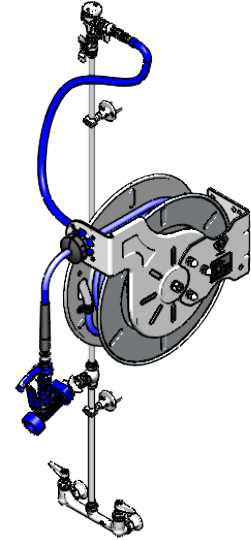

B-7142-U05XS1E

Open Stainless Steel Hose Reel Assembly

Architect/Engineering Specifications:

8" wall mount mixing faucet with polished chrome plated brass body, compression cartridges with spring checks, lever handles, 1/2" NPT female inlets, 16" riser, control valve, 40" riser, wall brackets, continuous pressure vacuum breaker, 36" flexible water hose connector with stainless steel quick disconnect, open stainless steel hose reel with 3/8" x 50' heavy-duty non-marking hose, ratcheting system, high flow stainless steel front trigger water gun with swivel, multi-fit bracket and adjustable hose bumper. Certified to ASSE 1056.

Job Name _____
 Model Specified _____ Quantity _____
 Variations Specified _____
 Date _____

Features & Benefits:

- All-in-one system with exposed piping and accessories
- 8" wall mount mixing faucet w/ polished chrome plated brass body
- Quarter-turn Eterna compression cartridges with spring checks to prevent water cross flow
- Lever handles w/ color coded indexes
- 1/2" NPT female eccentric inlets with Ø 2" flanges
- Adjustable centers from 7 3/4" to 8 1/4"
- EasyInstall 16" and rigid 40" risers w/ control valve between risers
- (2) 2 3/8" wall brackets
- Continuous pressure vacuum breaker
- 36" flexible water hose connector with stainless steel quick disconnect
- Open stainless steel hose reel
- High flow stainless steel water gun w/ blue rubber cover, front style trigger, swivel & Ø5/16" flow orifice
- 3/8" x 50' heavy-duty non-marking hose rated to 300 PSI
- Ratcheting system holds the length of hose until a slight tug to retract automatically
- Adjustable hose bumper
- Multi-fit bracket for wall, ceiling or under counter mounting
- Material: Polished chrome plated brass faucet body, risers and spray valve body, chrome plated metal handles, control valve and vacuum breaker and stainless steel open reel.