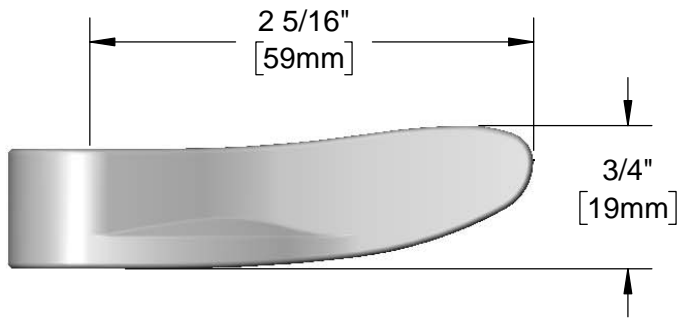

Architect/Engineering Specifications:

Lever handle. Fits all T&S Eterna and Cerama cartridges.

Job Name _____
 Model Specified _____ Quantity _____
 Variations Specified _____
 Date _____

Features & Benefits:

- Lever handle fits all T&S Eterna and Cerama cartridges
- Material: Chrome plated metal handle

Product Compliance:

- N/A

Warranty: One Year (Limited)

Performance Data:

- N/A