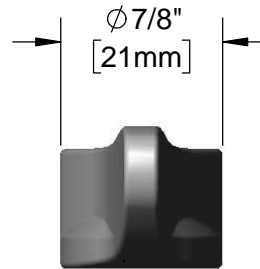

Architect/Engineering Specifications:

Lever handle. Fits all T&S Eterna and Cerama cartridges.

Job Name _____
 Model Specified _____ Quantity _____
 Variations Specified _____
 Date _____

Features & Benefits:

- Lever handle fits all T&S Eterna and Cerama cartridges
- Material: Chrome plated metal handle

Product Compliance:

- N/A

Warranty: One Year (Limited)

Performance Data:

- N/A