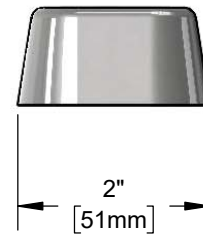

**Architect/Engineering Specifications:**

Polished chrome plated escutcheon for 4" c/c workboard faucets with T&S Eterna or Cerama cartridges.

Job Name \_\_\_\_\_

Model Specified \_\_\_\_\_ Quantity \_\_\_\_\_

Variations Specified \_\_\_\_\_

Date \_\_\_\_\_

**Features & Benefits:**

- Escutcheon for 4" workboard faucets with either Eterna or Cerama cartridges
- Material: Polished chrome plated metal

**Product Compliance:**