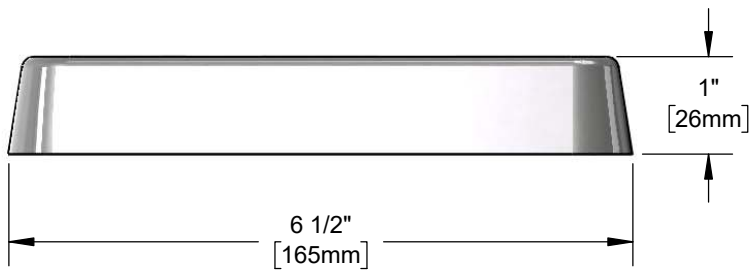

**Architect/Engineering Specifications:**

Polished chrome plated escutcheon for 4" c/c workboard faucets with T&S Eterna or Cerama cartridges.

Job Name \_\_\_\_\_

Model Specified \_\_\_\_\_ Quantity \_\_\_\_\_

Variations Specified \_\_\_\_\_

Date \_\_\_\_\_

**Features & Benefits:**

- Escutcheon for 4" workboard faucets with either Eterna or Cerama cartridges
- Material: Polished chrome plated metal

**Product Compliance:**