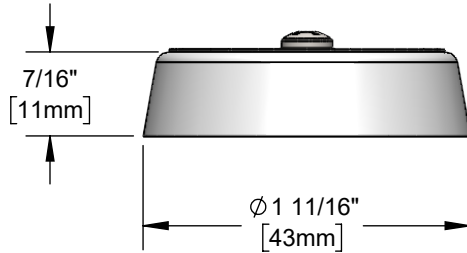

**Backflow Preventers**  
**B-0968-HA**

TAG:

*Vacuum Breaker Repair Kit*

**Architect/Engineering Specifications:**

Chrome plated brass vacuum breaker cover plate with name plate and mounting screw.

Job Name \_\_\_\_\_  
 Model Specified \_\_\_\_\_ Quantity \_\_\_\_\_  
 Variations Specified \_\_\_\_\_  
 Date \_\_\_\_\_