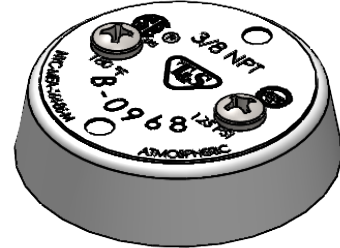

**Backflow Preventers**  
**B-0968-HA**

TAG:

*Vacuum Breaker Repair Kit*

**Architect/Engineering Specifications:**

Chrome plated brass vacuum breaker cover plate with name plate and mounting screw.

Job Name \_\_\_\_\_  
 Model Specified \_\_\_\_\_ Quantity \_\_\_\_\_  
 Variations Specified \_\_\_\_\_  
 Date \_\_\_\_\_

**Features & Benefits:**

- Chrome plated vacuum breaker cover plate
- Name plate and mounting screws
- Material: Polished chrome plated brass body

**Product Compliance:**

- N/A

**Warranty:** One Year (Limited)