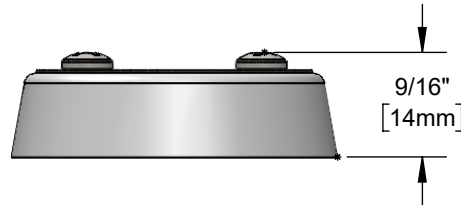

**Backflow Preventers**  
**B-0968-HA**

TAG:

*Vacuum Breaker Repair Kit*

**Architect/Engineering Specifications:**

Chrome plated brass vacuum breaker cover plate with name plate and mounting screw.

Job Name \_\_\_\_\_  
 Model Specified \_\_\_\_\_ Quantity \_\_\_\_\_  
 Variations Specified \_\_\_\_\_  
 Date \_\_\_\_\_

**Features & Benefits:**

- Chrome plated vacuum breaker cover plate
- Name plate and mounting screws
- Material: Polished chrome plated brass body

**Product Compliance:**

- N/A

**Warranty:** One Year (Limited)