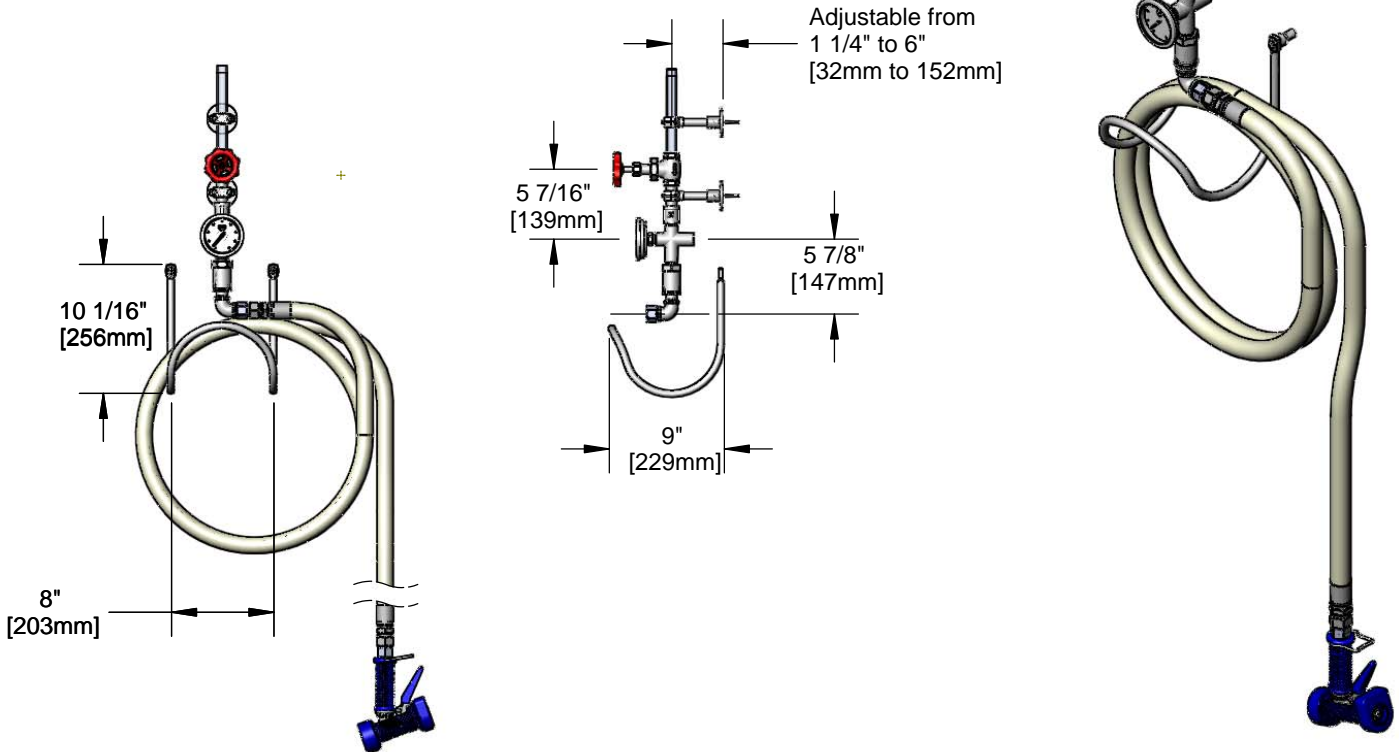

Washdown Stations
MV-1907-11CW

TAG:

Single Temperature Valve

Architect/Engineering Specifications:

Single chrome plated washdown station w/ 1/2" globe valve, thermometer, 50' hose, rear trigger water gun, wall brackets, hose swivel & hose rack.

Job Name _____
 Model Specified _____ Quantity _____
 Variations Specified _____
 Date _____

Features & Benefits:

- 1/2" globe valve w/ color coded handle
- Chrome plated brass thermometer tee
- Stainless steel thermometer, temperature range 0°F - 200 ° F
- 50' x 3/4" I.D. white creamery hose
- Rear trigger stainless steel water gun w/ rubber cover
- 1/2" hose swivel
- Stainless steel hose rack w/ mounting hardware
- Material: Chrome plated brass valve, stainless steel thermometer and rubber hose

Product Compliance:

- NSF 61 Exempt (Non-Potable)

Warranty: One Year (Limited)

Performance Data:

- Pressure: 20 - 125 psi
- Temperature: 40 °F - 200 °F
- Flow Rate: 6.99 GPM @ 60 psi

T&S BRASS AND BRONZE WORKS, INC.