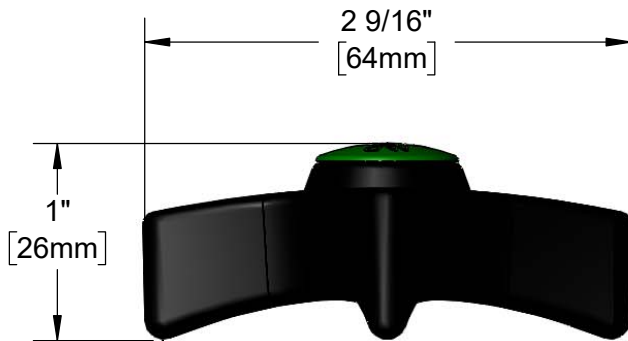

Architect/Engineering Specifications:

Black polypropylene 4-arm handle with green index and screw. Fits all standard T&S Eterna and Cerama cartridges.

Job Name _____
 Model Specified _____ Quantity _____
 Variations Specified _____
 Date _____

Features & Benefits:

- Black polypropylene 4-arm handle
- Green (CW) press-in index and screw
- Material: Polypropylene

Product Compliance:

- N/A

Warranty: One Year (Limited)

Performance Data:

- N/A