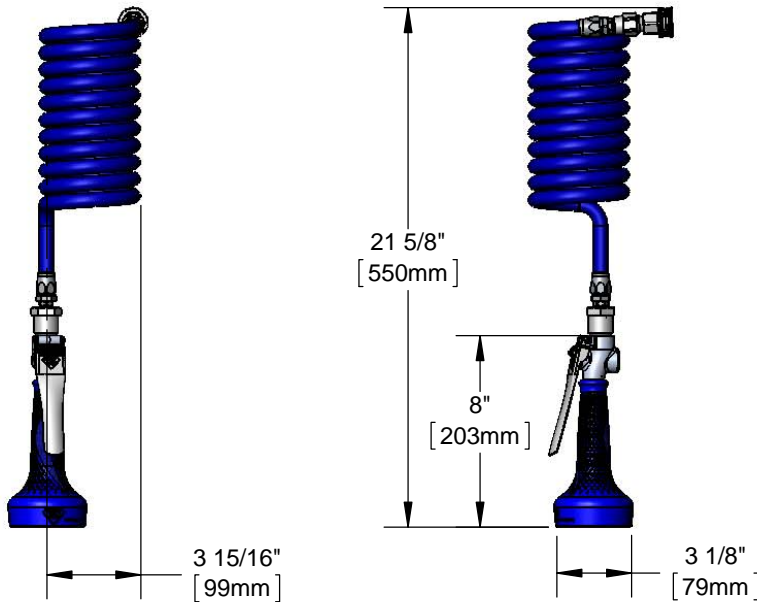

**Rinse Units**  
**PJ-108H-CH01**

TAG:

*Pet Grooming*

**Architect/Engineering Specifications:**

Blue coiled hose with high flow blue spray valve and female garden hose inlet.

Job Name \_\_\_\_\_  
 Model Specified \_\_\_\_\_ Quantity \_\_\_\_\_  
 Variations Specified \_\_\_\_\_  
 Date \_\_\_\_\_

**Features & Benefits:**

- Blue coiled Polyurethane hose
- High flow spray valve
- Garden hose female thread inlet
- Material: Polyurethane hose and chrome plated brass spray valve and insulated rubber grip handle