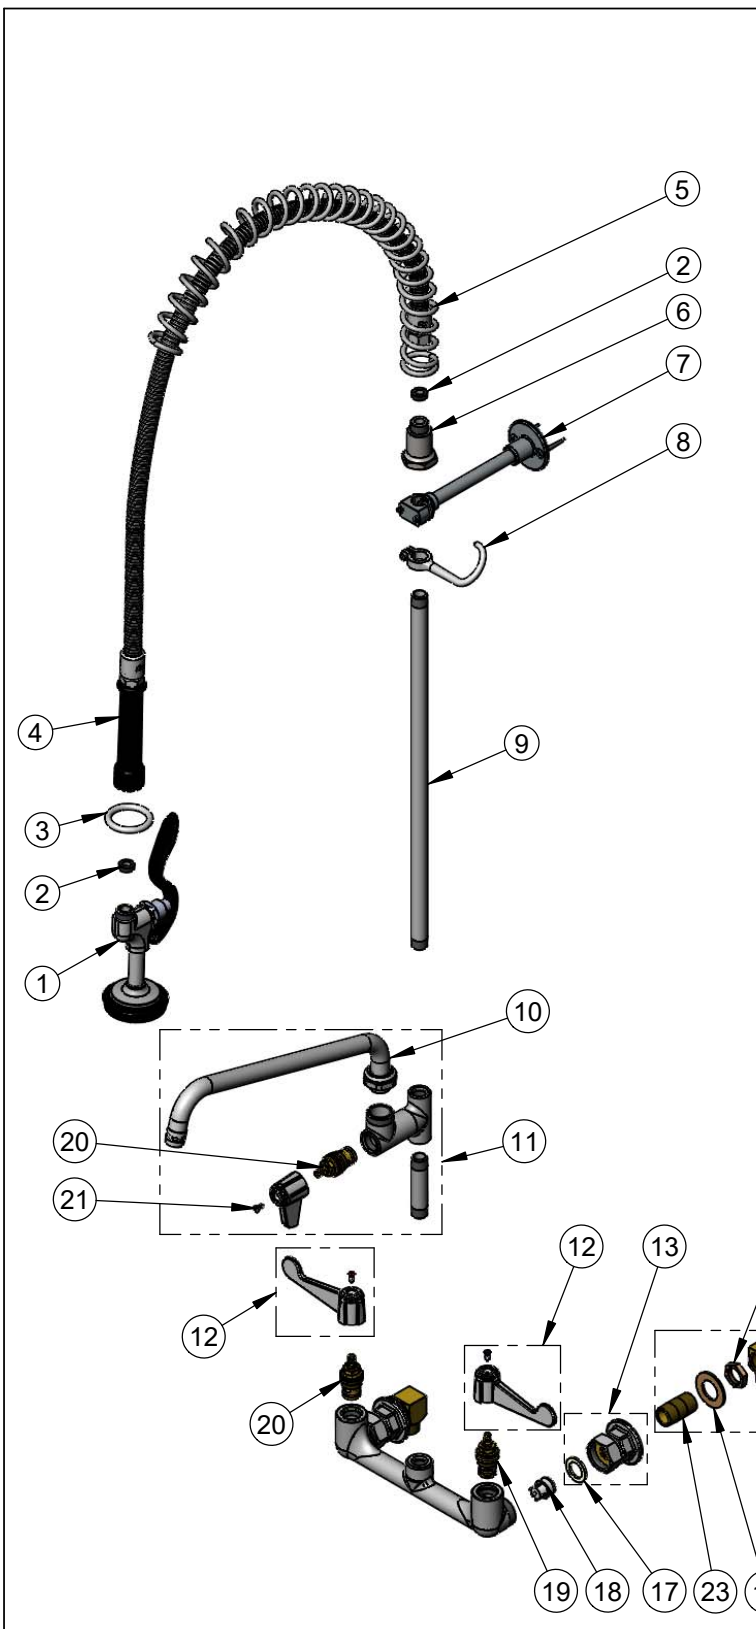

Rough-In Requirement:
(2) Ø 1" [25mm] Mounting Holes

Model Number
5PR-8WWS12

Product Specifications:
Pre-Rinse Unit: 8" Wall Mount Mixing Faucet w/ Ceramic Cartridges, Add-On Faucet w/ 12" Swing Nozzle, 1.15 GPM Spray Valve, 6" Wall Bracket, In-Line Check Valves & B-0230-K Supply Kit w/ 1/2" NPT Male Inlets

Product Compliance:
ASME A112.18.1 / CSA B125.1
NSF 61 - Section 9
NSF 372 (Low Lead Content)
2019 DOE PRSV - Class II

equip
Foodservice
Accessories

2 Saddleback Cove, P.O. Box 1088
Travelers Rest, South Carolina 29690
Phone: 800.891.4808 Fax: 800.868.0084
equip.tsbrass.com

ITEM NO.	SALES NO.	DESCRIPTION
1	5SV	equip 1.15 GPM Spray Valve
2	010476-45	#27 Washer
3	000907-45	Spray Valve Hold Down Ring
4	5HSE44	44" Flexible Stainless Steel Hose (Includes Washer)
5	014068-45	Overhead Spring
6	000821-40	Spring Body
7	013716-40	6" Wall Bracket
8	004R	Finger Hook
9	000369-40	3/8" NPT x 18" Long Riser
10	5SP-12	equip 12" Swing Nozzle
11	5AFL12	Add-On Faucet w/ 12" Swing Nozzle
12	5-HDL-W	equip 4" Wrist Action Handle w/ Color Coded Screws
13	00AA	1/2" NPT Female Eccentric Inlet Flange
14	002954-45	Shank Lock Nut
15	B-0230-K	Supply Kit w/ 1/2" NPT Male Inlet
16	000999-45	Brass Lock Washer
17	001019-45	Coupling Nut Washer
18	013840-45	20mm Check Valve (2)
19	013788-45	equip Quarter-Turn Ceramic Cartridge, LTC
20	013787-45	equip Quarter-Turn Ceramic Cartridge, RTC
21	013849-45	Screw, 4mm Metric (10)
22	B-1100-K	1/2" NPT Male Inlet Elbow
23	013357-20	1/2" NPT x 1-5/8" Lg. Close Nipple

Model Number
5PR-8WWS12

Product Compliance:
ASME A112.18.1 / CSA B125.1
NSF 61 - Section 9
NSF 372 (Low Lead Content)
2019 DOE PRSV - Class II

Product Specifications:
Pre-Rinse Unit: 8" Wall Mount Mixing Faucet w/ Ceramic Cartridges, Add-On Faucet w/ 12" Swing Nozzle, 1.15 GPM Spray Valve, 6" Wall Bracket, In-Line Check Valves & B-0230-K Supply Kit w/ 1/2" NPT Male Inlets