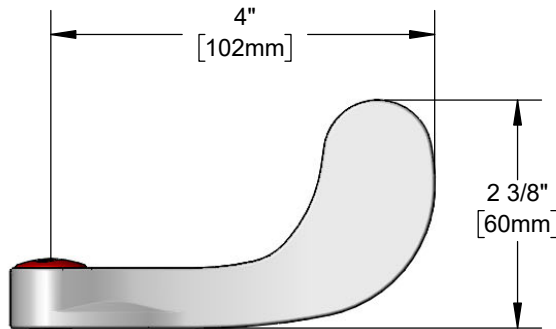

Architect/Engineering Specifications:

4" stainless steel wrist action handle with red index and screw. Fits all standard T&S Eterna and Cerama cartridges.

Job Name _____
 Model Specified _____ Quantity _____
 Variations Specified _____
 Date _____

Features & Benefits:

- 4" stainless steel wrist action handle w/ red index & screw
- Material: Stainless steel handle

Product Compliance:

- N/A

Warranty: One Year (Limited)

Performance Data:

- N/A