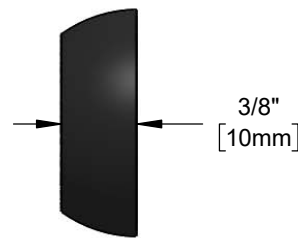

**Architect/Engineering Specifications:**

Matte black single lever faucet trim ring.

Job Name \_\_\_\_\_  
 Model Specified \_\_\_\_\_ Quantity \_\_\_\_\_  
 Variations Specified \_\_\_\_\_  
 Date \_\_\_\_\_

**Features & Benefits:**

- Matte black LakeCrest single lever faucet trim ring
- Material: Matte black brass

**Product Compliance:**

- N/A

**Warranty:** One Year (Limited)

**Performance Data:**

- N/A