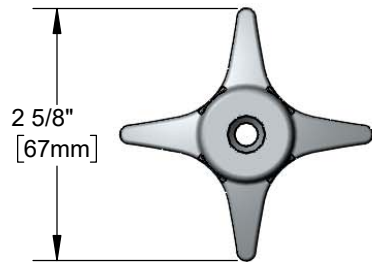

Architect/Engineering Specifications:

Polished chrome plated 4-arm handle, red and blue indexes and vandal resistant screw. Includes vandal resistant hex key and thread locking compound.

Job Name _____
 Model Specified _____ Quantity _____
 Variations Specified _____
 Date _____

Features & Benefits:

- Polished chrome plated 4-arm handle
- Red and blue color coded indexes
- Vandal resistant handle screw w/ hex key and thread locking compound
- Fits all T&S branded faucets
- Material: Chrome plated metal handle