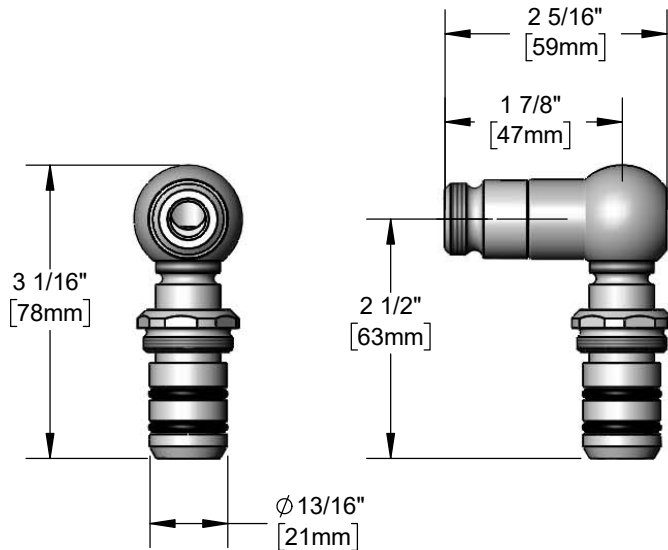

Architect/Engineering Specifications:

Chrome plated swivel unit with 3/4-14 UN male hose outlet. Certified to ASME A112.18.1/CSA B125.1, NSF 61-Section 9 and NSF 372.

Job Name \_\_\_\_\_  
 Model Specified \_\_\_\_\_ Quantity \_\_\_\_\_  
 Variations Specified \_\_\_\_\_  
 Date \_\_\_\_\_

Features & Benefits:

- Chrome plated swivel Unit
- 3/4-14 UN male hose outlet
- Material: Chrome plated brass

Product Compliance:

- ASME A112.18.1 / CSA B125.1
- NSF 61 - Section 9
- NSF 372 (Low Lead Content)