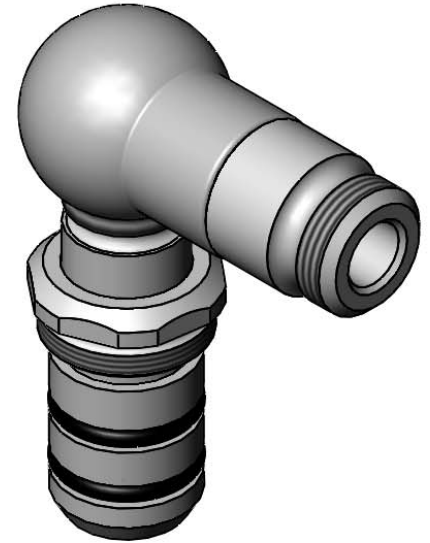

Architect/Engineering Specifications:

Chrome plated swivel unit with 3/4-14 UN male hose outlet. Certified to ASME A112.18.1/CSA B125.1, NSF 61-Section 9 and NSF 372.

Job Name \_\_\_\_\_  
 Model Specified \_\_\_\_\_ Quantity \_\_\_\_\_  
 Variations Specified \_\_\_\_\_  
 Date \_\_\_\_\_

Features & Benefits:

- Chrome plated swivel Unit
- 3/4-14 UN male hose outlet
- Material: Chrome plated brass

Product Compliance:

- ASME A112.18.1 / CSA B125.1
- NSF 61 - Section 9
- NSF 372 (Low Lead Content)