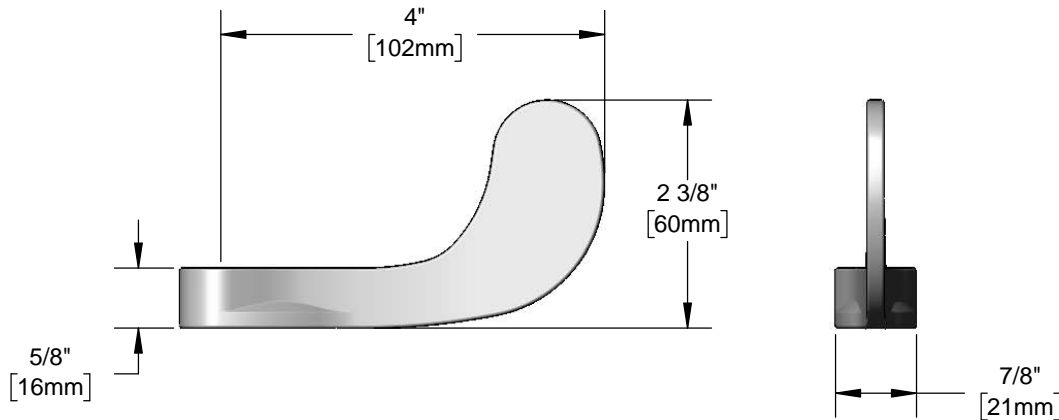

Architect/Engineering Specifications:

4" wrist action handle. Fits all standard T&S Eterna and Cerama cartridges.

Job Name _____
 Model Specified _____ Quantity _____
 Variations Specified _____
 Date _____

Features & Benefits:

- 4" wrist action handle fits all T&S Eterna and Cerama cartridges
- Material: Chrome plated metal handle

Product Compliance:

- N/A

Warranty: One Year (Limited)

Performance Data:

- N/A