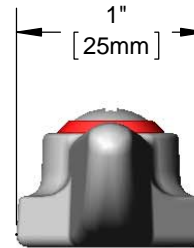

Architect/Engineering Specifications:

Lever handle with red index and screw. Fits all standard T&S compression and ceramic cartridges.

Job Name _____	Quantity _____
Model Specified _____	Variations Specified _____
Date _____	

Features & Benefits:

- Lever handle w/ red index & screw
- Material: Chrome plated metal handle

Product Compliance:

- N/A

Warranty: One Year (Limited)

Performance Data:

- N/A