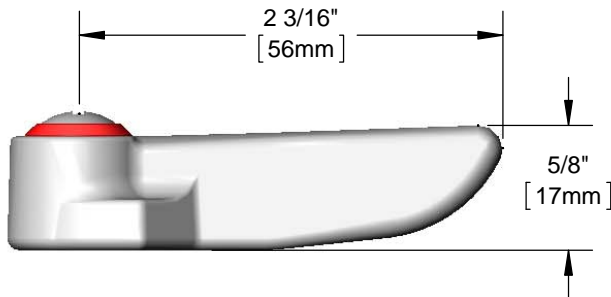

Architect/Engineering Specifications:

Lever handle with red index and screw. Fits all standard T&S compression and ceramic cartridges.

Job Name _____	Quantity _____
Model Specified _____	Variations Specified _____
Date _____	