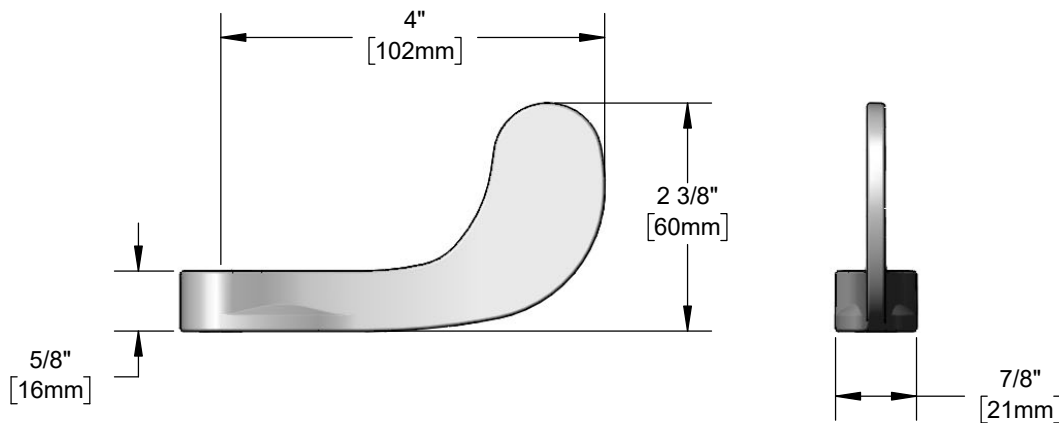

Architect/Engineering Specifications:

4" stainless steel wrist action handle. Fits all standard T&S Eterna and Cerama cartridges.

Job Name _____
 Model Specified _____ Quantity _____
 Variations Specified _____
 Date _____

Features & Benefits:

- 4" stainless steel wrist action handle fits all T&S Eterna and Cerama cartridges
- Material: Stainless steel handle

Product Compliance:

- N/A

Warranty: One Year (Limited)

Performance Data: