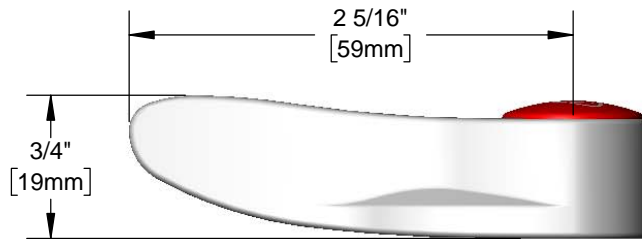

Architect/Engineering Specifications:

Lever handle with red index and screw. Fits all standard T&S Eterna and Cerama cartridges.

Job Name _____

Model Specified _____ Quantity _____

Variations Specified _____

Date _____

Features & Benefits:

- Lever handle w/ red index & screw
- Material: Chrome plated metal handle

Product Compliance:

- N/A

Warranty: One Year (Limited)

Performance Data:

- N/A