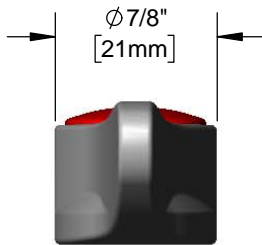

Architect/Engineering Specifications:

Lever handle with red index and screw. Fits all standard T&S Eterna and Cerama cartridges.

Job Name _____

Model Specified _____ Quantity _____

Variations Specified _____

Date _____

Features & Benefits:

- Lever handle w/ red index & screw
- Material: Chrome plated metal handle

Product Compliance:

- N/A

Warranty: One Year (Limited)

Performance Data:

- N/A