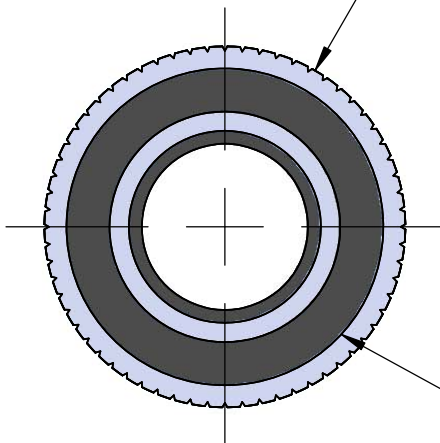

55/64-27 UN Female Thread

3/8" NPT  
 Female Thread

**Finished: Polished Chrome**

Ø 15/16"  
 [24mm]

Seals  
 Included

Product Specifications:  
 55/64-27 Female to 3/8" NPT Female Adapter

Product Compliance:  
 NSF 61 - Section 9  
 NSF 372 (Low Lead Content)