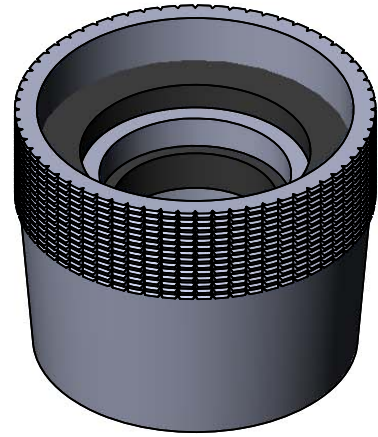

55/64-27 UN Female Thread

3/8" NPT  
 Female Thread

**Finished: Polished Chrome**

Ø 15/16"  
 [24mm]

Seals  
 Included

Product Specifications:  
 55/64-27 Female to 3/8" NPT Female Adapter

Product Compliance:  
 NSF 61 - Section 9  
 NSF 372 (Low Lead Content)