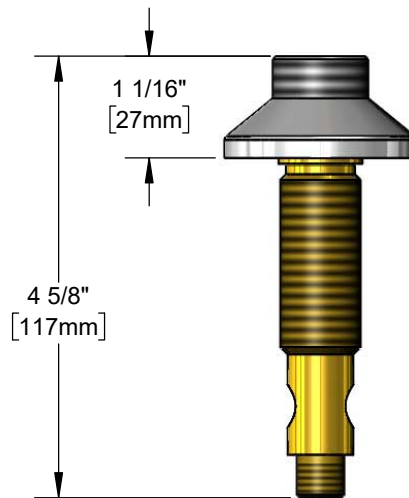

**Architect/Engineering Specifications:**

Concealed widespread center body outlet with cast brass shank and chrome plated brass swivel outlet. Fits all T&S swivel goosenecks and nozzles. Certified to NSF 61-Section 9 and NSF 372.

Job Name \_\_\_\_\_

Model Specified \_\_\_\_\_ Quantity \_\_\_\_\_

Variations Specified \_\_\_\_\_

Date \_\_\_\_\_

**Features & Benefits:**

- Concealed widespread center body outlet
- Fits all T&S swivel goosenecks & risers
- Lock washer provided for rigid application
- Material: Brass and chrome plated brass