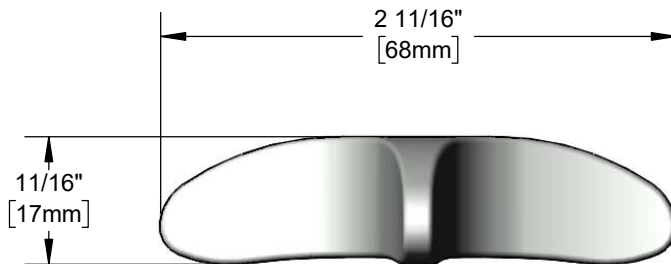

**Architect/Engineering Specifications:**

Anti-microbial coated 4-arm handle. Fits all T&S Eterna compression and Cerama cartridges.

Job Name \_\_\_\_\_  
 Model Specified \_\_\_\_\_ Quantity \_\_\_\_\_  
 Variations Specified \_\_\_\_\_  
 Date \_\_\_\_\_

**Features & Benefits:**

- Anti-microbial coated 4-arm handle
- Fits all T&S Eterna compression & Cerama cartridges
- Material: Anti-microbial coated chrome plated metal handle

**Product Compliance:**

- N/A