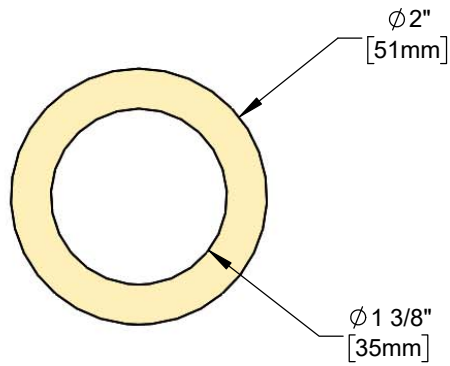

Architect/Engineering Specifications:

2" brass washer for T&S faucets.

Job Name _____
 Model Specified _____ Quantity _____
 Variations Specified _____
 Date _____

Features & Benefits:

- Brass washer for T&S faucets
- Material: Brass