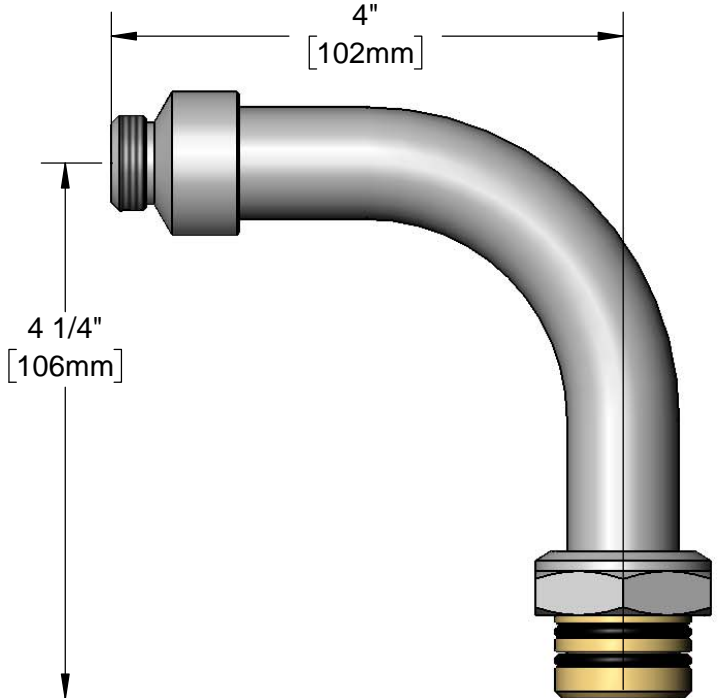

This Space for Architect/Engineer Approval

Job Name _____ Date _____

Model Specified _____ Quantity _____

Customer/Wholesaler _____

Contractor _____

Architect/Engineer _____

3/4-14 UN Male Hose Thread For Connection to Standard T&S Stainless Steel Hose Assemblies

Big-Flo Swivel Joint

1 5/8"
[40mm]

4"
[102mm]

4 1/4"
[106mm]

Product Specifications:
 Big-Flo 90° Swivel Adapter w/ 3/4-14 UN Male Hose Outlet

Product Compliance:
 NSF 61 - Section 9
 NSF 372 (Low Lead Content)