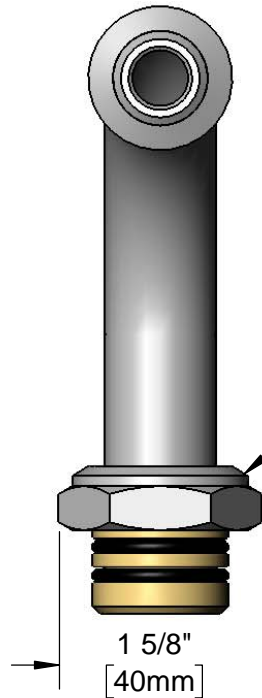

This Space for Architect/Engineer Approval

Job Name _____ Date _____

Model Specified _____ Quantity _____

Customer/Wholesaler _____

Contractor _____

Architect/Engineer _____

3/4-14 UN Male Hose Thread For Connection to Standard T&S Stainless Steel Hose Assemblies

Big-Flo Swivel Joint

1 5/8"
[40mm]

4"
[102mm]

4 1/4"
[106mm]

Product Specifications:
 Big-Flo 90° Swivel Adapter w/ 3/4-14 UN Male Hose Outlet

Product Compliance:
 NSF 61 - Section 9
 NSF 372 (Low Lead Content)