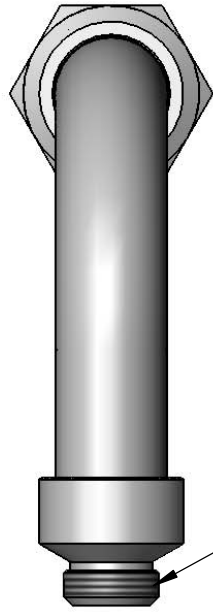

This Space for Architect/Engineer Approval

Job Name _____ Date _____

Model Specified _____ Quantity _____

Customer/Wholesaler _____

Contractor _____

Architect/Engineer _____

3/4-14 UN Male Hose Thread For Connection to Standard T&S Stainless Steel Hose Assemblies

Big-Flo Swivel Joint

1 5/8"
[40mm]

4"
[102mm]

4 1/4"
[106mm]

Product Specifications:
 Big-Flo 90° Swivel Adapter w/ 3/4-14 UN Male Hose Outlet

Product Compliance:
 NSF 61 - Section 9
 NSF 372 (Low Lead Content)