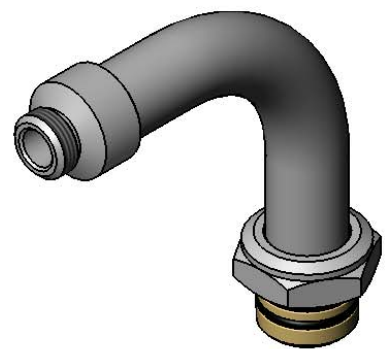

This Space for Architect/Engineer Approval

Job Name _____ Date _____

Model Specified _____ Quantity _____

Customer/Wholesaler _____

Contractor _____

Architect/Engineer _____

3/4-14 UN Male Hose Thread For Connection to Standard T&S Stainless Steel Hose Assemblies

Big-Flo Swivel Joint

1 5/8"
[40mm]

4"
[102mm]

4 1/4"
[106mm]

Product Specifications:
 Big-Flo 90° Swivel Adapter w/ 3/4-14 UN Male Hose Outlet

Product Compliance:
 NSF 61 - Section 9
 NSF 372 (Low Lead Content)