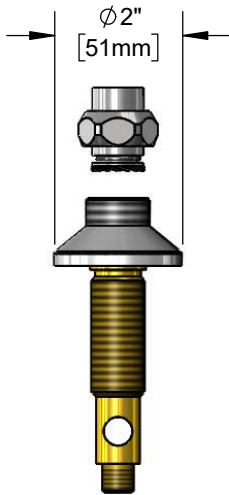

Architect/Engineering Specifications:

Concealed widespread center body outlet with cast brass shank and chrome plated brass swivel outlet. Fits all T&S swivel goosenecks and nozzles. Certified to NSF 61-Section 9 and NSF 372.

Job Name _____

Model Specified _____ Quantity _____

Variations Specified _____

Date _____

Features & Benefits:

- Concealed widespread center body outlet
- Swivel outlet accept T&S swing nozzles and EasyInstall risers
- Includes EZ-K to convert rigid risers to EasyInstall
- Material: Brass and chrome plated brass