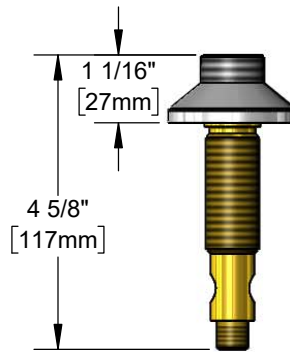

Architect/Engineering Specifications:

Concealed widespread center body outlet with cast brass shank and chrome plated brass swivel outlet. Fits all T&S swivel goosenecks and nozzles. Certified to NSF 61-Section 9 and NSF 372.

Job Name _____

Model Specified _____ Quantity _____

Variations Specified _____

Date _____

Features & Benefits:

- Concealed widespread center body outlet
- Swivel outlet accept T&S swing nozzles and EasyInstall risers
- Includes EZ-K to convert rigid risers to EasyInstall
- Material: Brass and chrome plated brass