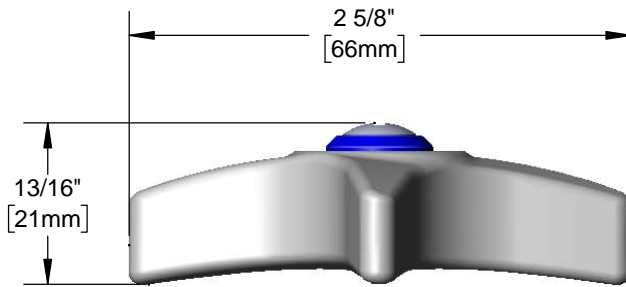

**Architect/Engineering Specifications:**

Chrome plated metal 4-arm handle with blue index and screw. Fits all standard T&S compression and ceramic cartridges.

Job Name \_\_\_\_\_

Model Specified \_\_\_\_\_ Quantity \_\_\_\_\_

Variations Specified \_\_\_\_\_

Date \_\_\_\_\_

**Features & Benefits:**

- Chrome plated metal 4-arm handle
- Blue (CW) index & screw
- Fits all standard T&S Eterna compression and Cerama cartridges
- Material: Chrome plated metal