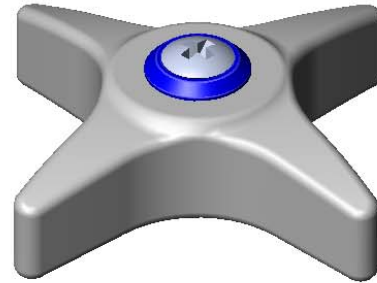

**Architect/Engineering Specifications:**

Chrome plated metal 4-arm handle with blue index and screw. Fits all standard T&S compression and ceramic cartridges.

Job Name \_\_\_\_\_

Model Specified \_\_\_\_\_ Quantity \_\_\_\_\_

Variations Specified \_\_\_\_\_

Date \_\_\_\_\_

**Features & Benefits:**

- Chrome plated metal 4-arm handle
- Blue (CW) index & screw
- Fits all standard T&S Eterna compression and Cerama cartridges
- Material: Chrome plated metal