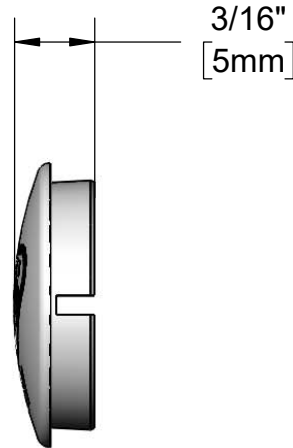

**Parts and Repair Kits**  
**209L-DW-NS**

TAG:

*DW Press-In Index*

**Architect/Engineering Specifications:**

White "DW" press-in index with T&S logo.

Job Name \_\_\_\_\_  
 Model Specified \_\_\_\_\_ Quantity \_\_\_\_\_  
 Variations Specified \_\_\_\_\_  
 Date \_\_\_\_\_

**Features & Benefits:**

- White "DW" press-in index with T&S logo
- Material: PBT (Polybutylene Terephthalate)

**Product Compliance:**

- N/A

**Warranty:** One Year (Limited)

**Performance Data:**

- N/A

**T&S BRASS AND BRONZE WORKS, INC.**