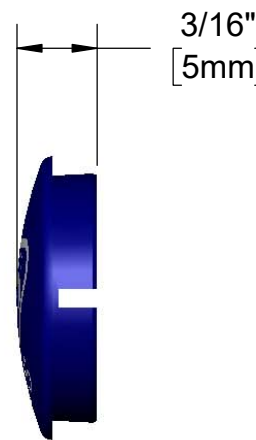

Parts and Repair Kits
209L-GAS-NS

TAG:

Gas Press-In Index

Architect/Engineering Specifications:

Dark blue "GAS" press-in index with T&S logo.

Job Name _____
 Model Specified _____ Quantity _____
 Variations Specified _____
 Date _____

Features & Benefits:

- Dark blue "GAS" press-in index with T&S logo
- Material: PBT (Polybutylene Terephthalate)

Product Compliance:

- N/A

Warranty: One Year (Limited)

Performance Data:

- N/A

T&S BRASS AND BRONZE WORKS, INC.