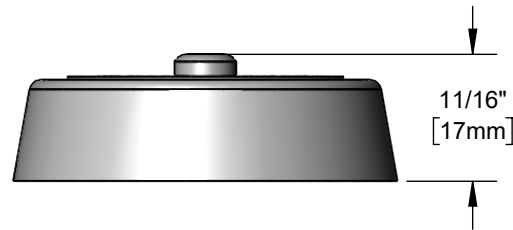

**Backflow Preventers**  
**B-0969-HA**

TAG:

*Vacuum Breaker Repair Kit*

**Architect/Engineering Specifications:**

Chrome plated brass vacuum breaker cover plate with name plate and mounting screw.

Job Name \_\_\_\_\_  
 Model Specified \_\_\_\_\_ Quantity \_\_\_\_\_  
 Variations Specified \_\_\_\_\_  
 Date \_\_\_\_\_

**Features & Benefits:**

- Chrome plated vacuum breaker cover plate
- Name plate and mounting screws
- Material: Polished chrome plated brass body

**Product Compliance:**

- N/A

**Warranty:** One Year (Limited)