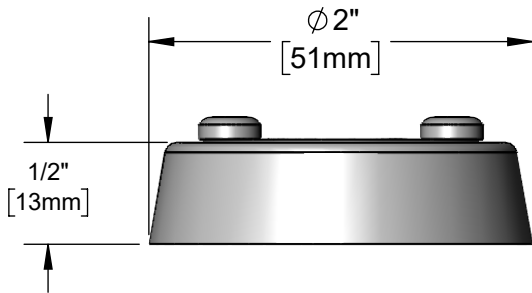

**Backflow Preventers**  
**B-0969-HA**

TAG:

*Vacuum Breaker Repair Kit*

**Architect/Engineering Specifications:**

Chrome plated brass vacuum breaker cover plate with name plate and mounting screw.

Job Name \_\_\_\_\_  
 Model Specified \_\_\_\_\_ Quantity \_\_\_\_\_  
 Variations Specified \_\_\_\_\_  
 Date \_\_\_\_\_

**Features & Benefits:**

- Chrome plated vacuum breaker cover plate
- Name plate and mounting screws
- Material: Polished chrome plated brass body

**Product Compliance:**

- N/A

**Warranty:** One Year (Limited)