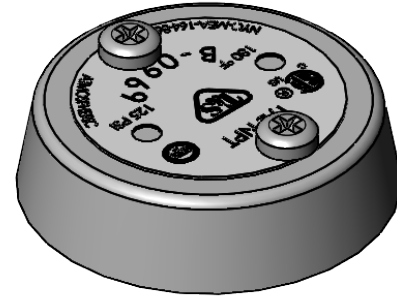

**Backflow Preventers**  
**B-0969-HA**

TAG:

*Vacuum Breaker Repair Kit*

**Architect/Engineering Specifications:**

Chrome plated brass vacuum breaker cover plate with name plate and mounting screw.

Job Name \_\_\_\_\_  
 Model Specified \_\_\_\_\_ Quantity \_\_\_\_\_  
 Variations Specified \_\_\_\_\_  
 Date \_\_\_\_\_

**Features & Benefits:**

- Chrome plated vacuum breaker cover plate
- Name plate and mounting screws
- Material: Polished chrome plated brass body

**Product Compliance:**

- N/A

**Warranty:** One Year (Limited)