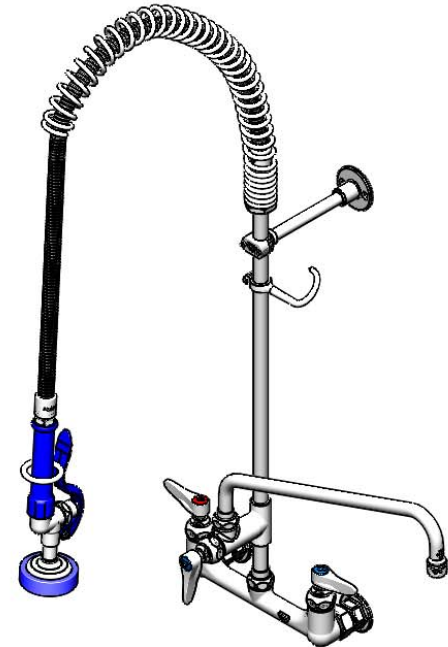

Architect/Engineering Specifications:

8" wall mount mixing faucet with polished chrome plated brass body, add-on faucet with compression cartridge with spring check and lever handle, 14" swing nozzle with stream regulator outlet, 18" riser, 44" flexible stainless steel hose with heat resistant handle, high flow spray valve, compression cartridges with spring checks, lever handles, 1/2" NPT female inlets, 6" adjustable wall bracket, spray valve holder and overhead spring.

Job Name _____

Model Specified _____ Quantity _____

Variations Specified _____

Date _____

Features & Benefits:

- 8" wall mount mixing faucet w/ polished chrome plated brass body
- EasyInstall add-on faucet w/ polished chrome plated brass body
- 14" swing nozzle w/ stream regulator outlet. Series 1
- 18" riser for quick installation
- 44" flexible stainless steel hose w/ heat resistant blue handle and hold down ring
- High flow spray valve
- Quarter-turn Eterna compression cartridges with spring checks to prevent cross flow of water
- Lever handles w/ color coded indexes
- 1/2" NPT female eccentric inlets with Ø 2" flanges
- Adjustable centers from 7 3/4" to 8 1/4"
- 6" adjustable wall bracket
- Material: Polished chrome plated brass body, tubular spout, add-on faucet body, riser & spray valve body, stainless steel hose, and chrome plated metal handles

Optional Pre-Rinse Spray Valves

- B-0107 (1.15 GPM)
- B-0107-C (0.65 GPM)
- B-0107-J (1.07 GPM)
- B-0108 (1.07 GPM)
- B-0108-C (0.65 GPM)

Optional Cartridges With Checks

- Quarter-Turn Cerama w/ Check Valve
- Quarter-Turn Eterna w/ Spring Check (Standard)

Optional Handles

- 4" Wrist Action
- Lever (Standard)
- 4-Arm