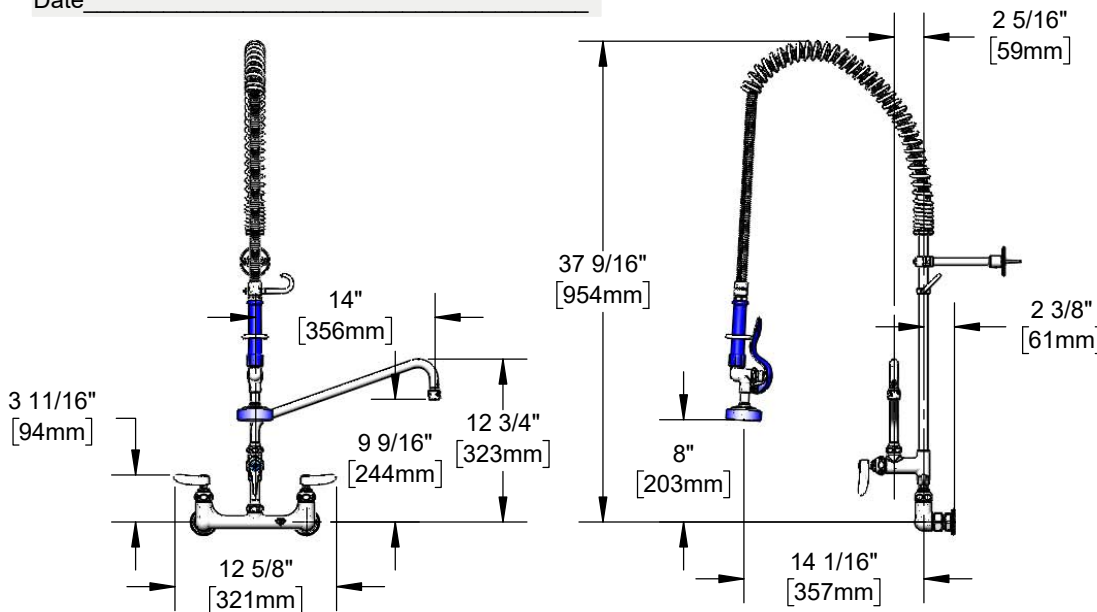

Architect/Engineering Specifications:

8" wall mount mixing faucet with polished chrome plated brass body, add-on faucet with compression cartridge with spring check and lever handle, 14" swing nozzle with stream regulator outlet, 18" riser, 44" flexible stainless steel hose with heat resistant handle, high flow spray valve, compression cartridges with spring checks, lever handles, 1/2" NPT female inlets, 6" adjustable wall bracket, spray valve holder and overhead spring.

Job Name _____

Model Specified _____ Quantity _____

Variations Specified _____

Date _____

Features & Benefits:

- 8" wall mount mixing faucet w/ polished chrome plated brass body
- EasyInstall add-on faucet w/ polished chrome plated brass body
- 14" swing nozzle w/ stream regulator outlet. Series 1
- 18" riser for quick installation
- 44" flexible stainless steel hose w/ heat resistant blue handle and hold down ring
- High flow spray valve
- Quarter-turn Eterna compression cartridges with spring checks to prevent cross flow of water
- Lever handles w/ color coded indexes
- 1/2" NPT female eccentric inlets with Ø 2" flanges
- Adjustable centers from 7 3/4" to 8 1/4"
- 6" adjustable wall bracket
- Material: Polished chrome plated brass body, tubular spout, add-on faucet body, riser & spray valve body, stainless steel hose, and chrome plated metal handles

Product Compliance:

- ASME A112.18.1 / CSA B125.1
- NSF 61 Exempt (Non-Potable)
- 2019 DOE PRSV Non-Compliant

Warranty: One Year (Limited)

Performance Data:

- Pressure: 20 - 125 psi [1.38 - 8.62 bar]
- Temperature: 40 °F - 140 °F [4.44 °C - 60 °C]
- Flow Rate:
 - Spray Valve: 5.60 GPM [8.3 L/min] @ 60 psi [4.14 bar]
 - Add-On Faucet: 9.73 GPM [44.23 L/min] @ 60 psi [4.14 bar]

Optional Handles

- 4" Wrist Action
- Lever (Standard)
- 4-Arm