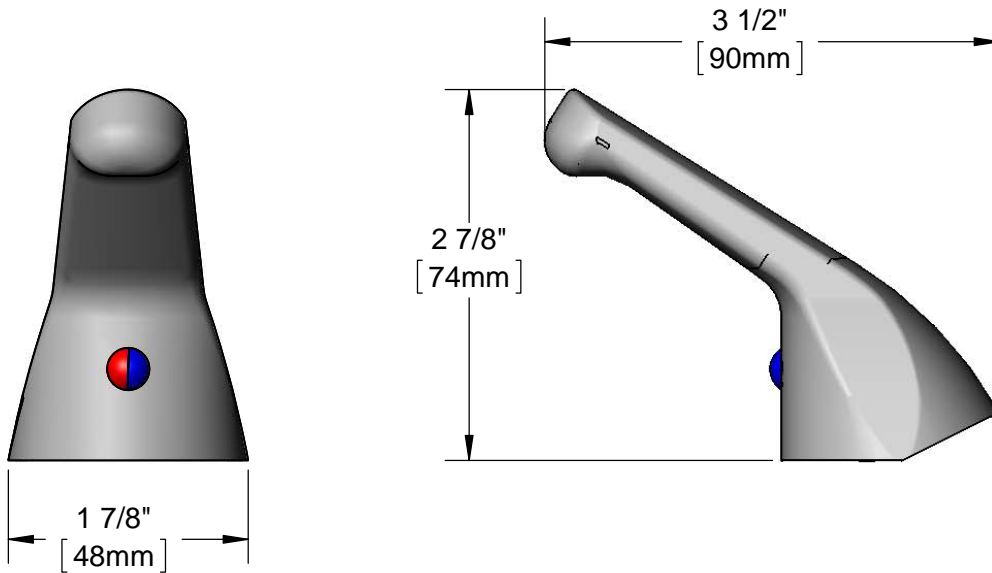

Architect/Engineering Specifications:

equip chrome finish solid handle with hot and cold set screw cover and 1/4-28 UNF set screw.

Job Name \_\_\_\_\_  
 Model Specified \_\_\_\_\_ Quantity \_\_\_\_\_  
 Variations Specified \_\_\_\_\_  
 Date \_\_\_\_\_

Features & Benefits:

- equip solid handle
- Hot and cold set screw cover
- 1/4-28 UNF set screw
- Fits model 5SL-1000 and 5SL-1001
- Material: Chrome plated metal handle

Product Compliance:

- N/A

Warranty: One Year (Limited)