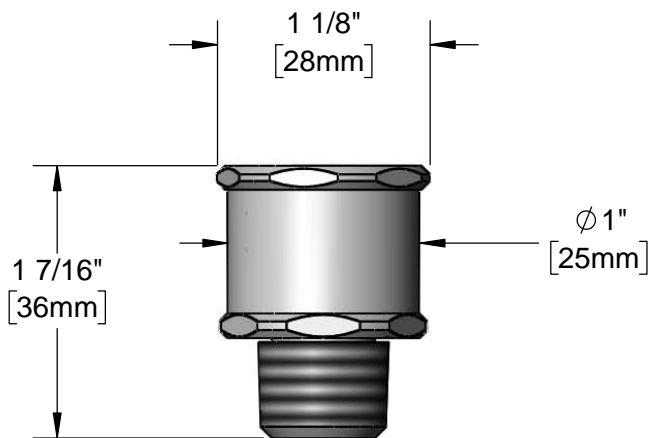

Architect/Engineering Specifications:

Hose reel hose and spray valve hex swivel with 3/8" NPT female and male threads. Fits all T&S 3/8" hose reels. Includes an installation hex wrench.

Job Name _____

Model Specified _____ Quantity _____

Variations Specified _____

Date _____

Features & Benefits:

- Hose reel hose and spray valve hex swivel
- Fits all T&S 3/8" hose reels
- 3/8" NPT female and male threads
- Installation hex wrench included
- Material: Chrome plated brass