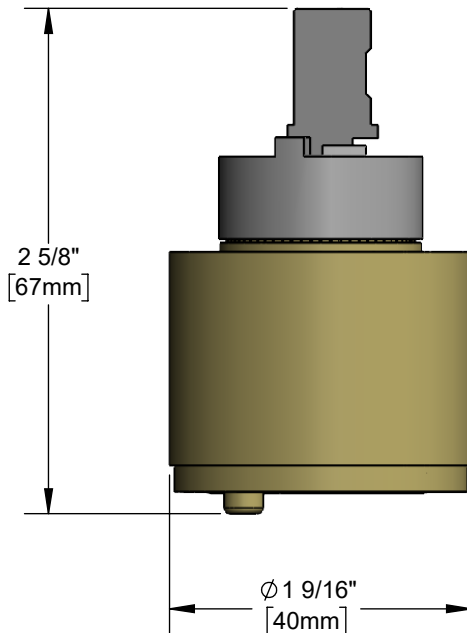

Architect/Engineering Specifications:

B-2730 single lever faucet metal stem cartridge. Certified to ASME A112.18.1/CSA B125.1, NSF 61-Section 9 and NSF 372.

Job Name _____
 Model Specified _____ Quantity _____
 Variations Specified _____
 Date _____

Features & Benefits:

- B-2730 single lever faucet metal stem cartridge
- Material: Chrome plated brass

Product Compliance:

- ASME A112.18.1 / CSA B125.1
- NSF 61 - Section 9
- NSF 372 (Low Lead Content)

Warranty: Two Year (Limited)