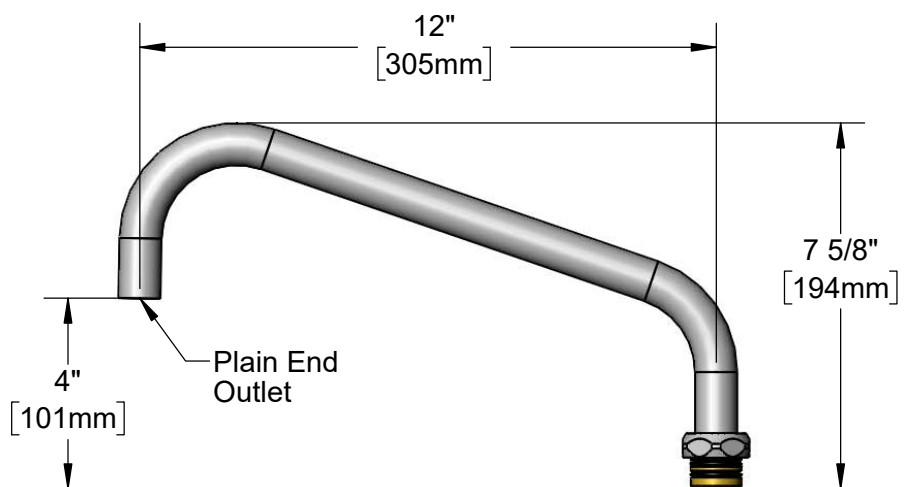

Swivel Nut Fits  
 All T&S Big-Flo  
 Swivel Outlets

Product Specifications:  
 12" Big-Flo Swing Nozzle w/ Plain End Outlet

Product Compliance:  
 ASME A112.18.1 / CSA B125.1  
 NSF 61 - Section 9  
 NSF 372 (Low Lead Content)