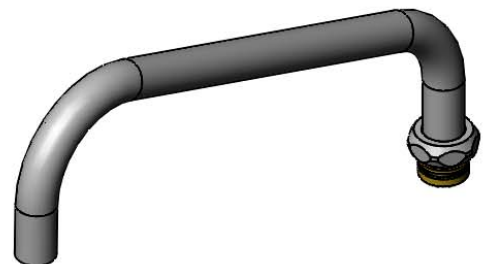

Swivel Nut Fits  
 All T&S Big-Flo  
 Swivel Outlets

Product Specifications:  
 12" Big-Flo Swing Nozzle w/ Plain End Outlet

Product Compliance:  
 ASME A112.18.1 / CSA B125.1  
 NSF 61 - Section 9  
 NSF 372 (Low Lead Content)