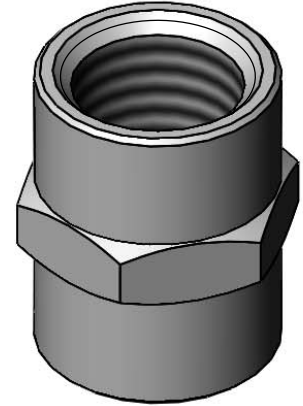

Architect/Engineering Specifications:

Polished chrome plated brass coupling with 3/8" NPT female threads.

Job Name _____

Model Specified _____ Quantity _____

Variations Specified _____

Date _____

Features & Benefits:

- Polish chrome plated coupling
- 3/8" NPT female threads
- Material: Polished chrome plated brass

Product Compliance:

- N/A

Warranty: One Year (Limited)

Performance Data:

- N/A