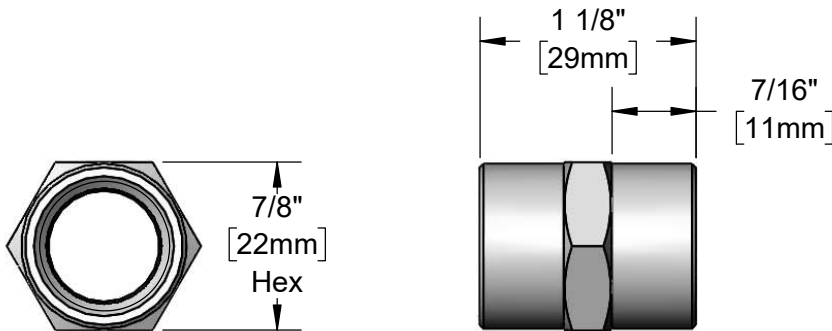

Architect/Engineering Specifications:

Polished chrome plated brass coupling with 3/8" NPT female threads.

Job Name _____

Model Specified _____ Quantity _____

Variations Specified _____

Date _____

Features & Benefits:

- Polish chrome plated coupling
- 3/8" NPT female threads
- Material: Polished chrome plated brass

Product Compliance:

- N/A

Warranty: One Year (Limited)

Performance Data:

- N/A