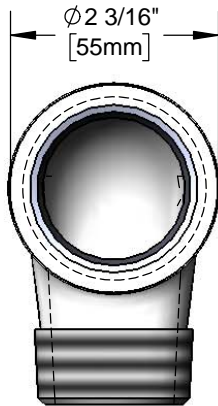

**Gas Appliance Connectors**  
**AG-8F-MF**

TAG:

*1 1/4" NPT Male Elbow*

**Architect/Engineering Specifications:**

Gas street male elbow, 1 1/4" NPT female inlet and male outlet.

Job Name \_\_\_\_\_  
 Model Specified \_\_\_\_\_ Quantity \_\_\_\_\_  
 Variations Specified \_\_\_\_\_  
 Date \_\_\_\_\_

**Features & Benefits:**

- Gas street male elbow
- 1 1/4" NPT female inlet
- 1 1/4" NPT male outlet
- Provides efficient, full gas flow
- Material: Plated metal

**Product Compliance:**

- NFPA 54

**Warranty:** Five Year (Limited)