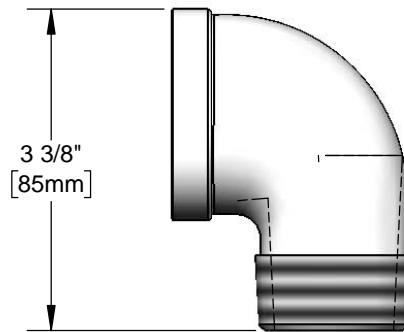

**Gas Appliance Connectors**  
**AG-8F-MF**

TAG:

*1 1/4" NPT Male Elbow*

**Architect/Engineering Specifications:**

Gas street male elbow, 1 1/4" NPT female inlet and male outlet.

Job Name \_\_\_\_\_  
 Model Specified \_\_\_\_\_ Quantity \_\_\_\_\_  
 Variations Specified \_\_\_\_\_  
 Date \_\_\_\_\_

**Features & Benefits:**

- Gas street male elbow
- 1 1/4" NPT female inlet
- 1 1/4" NPT male outlet
- Provides efficient, full gas flow
- Material: Plated metal

**Product Compliance:**

- NFPA 54

**Warranty:** Five Year (Limited)