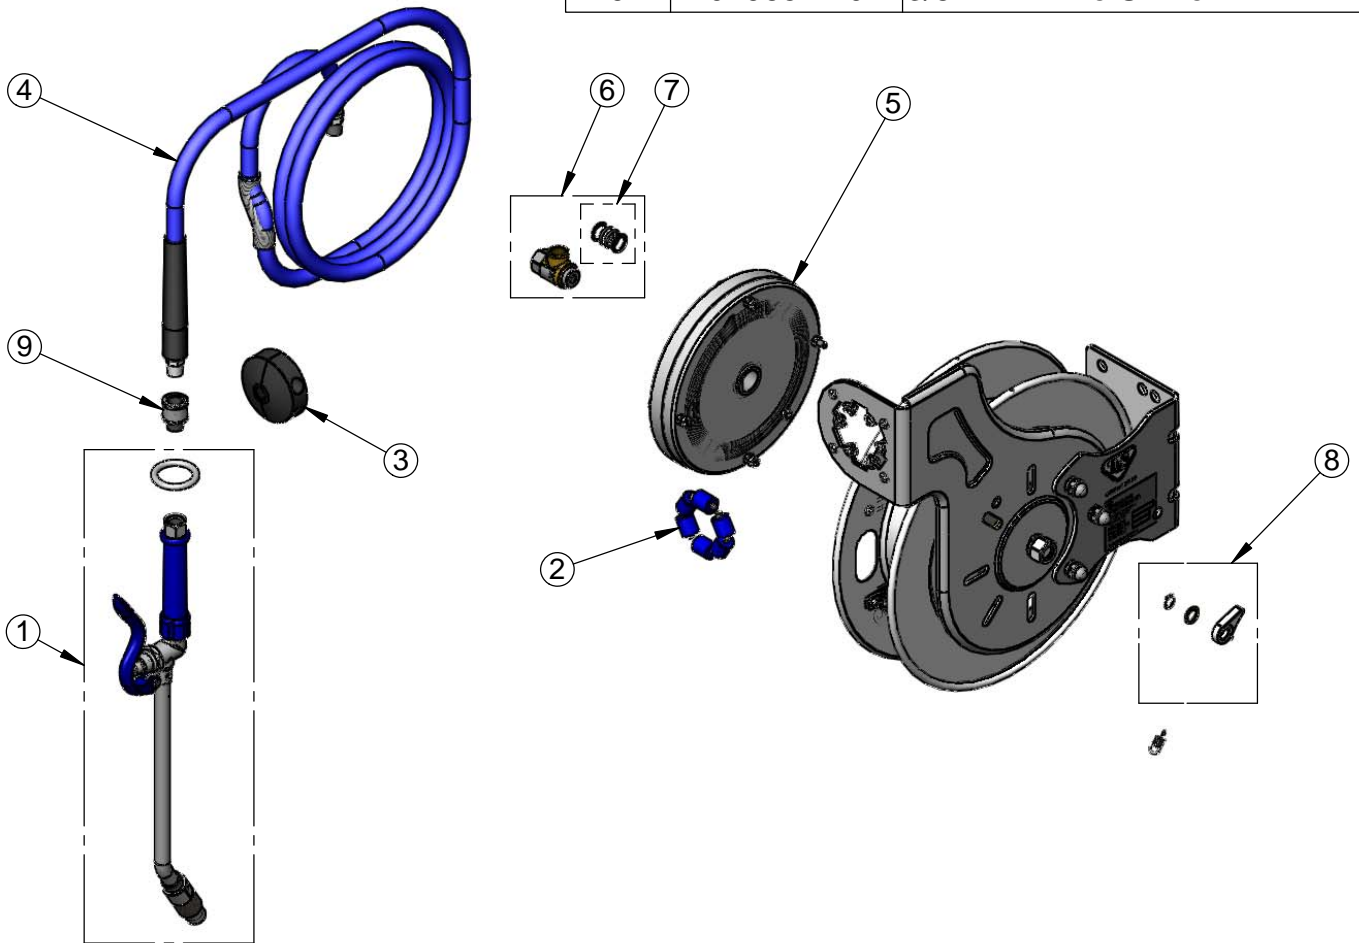

3/8" NPT Female Inlet  
 (Left Side of Reel)

Open Stainless Steel Hose Reel;  
 35 Ft. of 3/8" Hose

7 3/16"  
 [182mm]

Ø 14 1/2"  
 [368mm]

18"  
 [458mm]

8 3/4"  
 [222mm]

16 9/16"  
 [421mm]

EB-2322  
 Extended Spray Wand  
 w/ Blue Spray Valve &  
 Adjustable Spray Pattern Outlet

019652-40  
 3/8" NPT  
 Live Swivel

Mounting Hole Details

5 1/2"  
 [139mm]

Ø 1/2"  
 [13mm]

6 7/16"  
 [164mm]

5 1/4"  
 [133mm]

3/4"  
 [19mm]

1/2"  
 [13mm]

2 3/8"  
 [60mm]

Product Specifications:  
 3/8" x 35 Ft. Open Stainless Steel Reel  
 w/ Extended Spray Wand & Blue Spray Valve & Swivel

Product Compliance:  
 NSF 61 Exempt (Non-Potable)  
 EPA Act 2005 Non-Compliant (PRSV)

Product Specifications:  
 3/8" x 35 Ft. Open Stainless Steel Reel  
 w/ Extended Spray Wand & Blue Spray Valve & Swivel

Product Compliance:  
 NSF 61 Exempt (Non-Potable)  
 EPA 2005 Non-Compliant (PRSV)