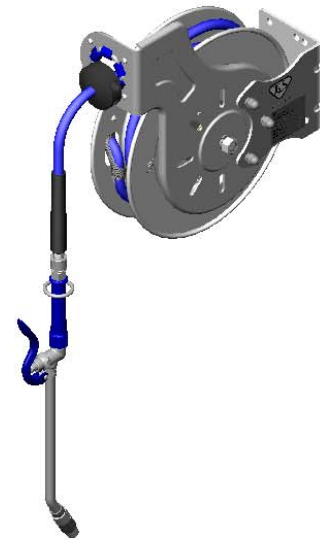

3/8" NPT Female Inlet  
 (Left Side of Reel)

Open Stainless Steel Hose Reel;  
 35 Ft. of 3/8" Hose

7 3/16"  
 [182mm]

Ø 14 1/2"  
 [368mm]

18"  
 [458mm]

8 3/4"  
 [222mm]

16 9/16"  
 [421mm]

EB-2322  
 Extended Spray Wand  
 w/ Blue Spray Valve &  
 Adjustable Spray Pattern Outlet

019652-40  
 3/8" NPT  
 Live Swivel

Mounting Hole Details

5 1/2"  
 [139mm]

Ø 1/2"  
 [13mm]

6 7/16"  
 [164mm]

5 1/4"  
 [133mm]

3/4"  
 [19mm]

1/2"  
 [13mm]

2 3/8"  
 [60mm]

Product Specifications:  
 3/8" x 35 Ft. Open Stainless Steel Reel  
 w/ Extended Spray Wand & Blue Spray Valve & Swivel

Product Compliance:  
 NSF 61 Exempt (Non-Potable)  
 EPA Act 2005 Non-Compliant (PRSV)

Product Specifications:  
 3/8" x 35 Ft. Open Stainless Steel Reel  
 w/ Extended Spray Wand & Blue Spray Valve & Swivel

Product Compliance:  
 NSF 61 Exempt (Non-Potable)  
 EPA 2005 Non-Compliant (PRSV)