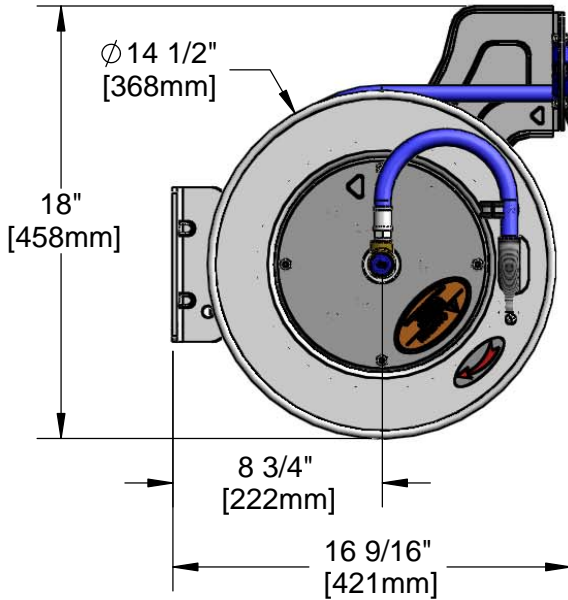

3/8" NPT Female Inlet  
 (Left Side of Reel)

Open Stainless Steel Hose Reel;  
 35 Ft. of 3/8" Hose

7 3/16"  
 [182mm]

Ø 14 1/2"  
 [368mm]

18"  
 [458mm]

8 3/4"  
 [222mm]

16 9/16"  
 [421mm]

EB-2322  
 Extended Spray Wand  
 w/ Blue Spray Valve &  
 Adjustable Spray Pattern Outlet

019652-40  
 3/8" NPT  
 Live Swivel

Mounting Hole Details

5 1/2"  
 [139mm]

Ø 1/2"  
 [13mm]

6 7/16"  
 [164mm]

5 1/4"  
 [133mm]

3/4"  
 [19mm]

1/2"  
 [13mm]

2 3/8"  
 [60mm]

Product Specifications:  
 3/8" x 35 Ft. Open Stainless Steel Reel  
 w/ Extended Spray Wand & Blue Spray Valve & Swivel

Product Compliance:  
 NSF 61 Exempt (Non-Potable)  
 EPA Act 2005 Non-Compliant (PRSV)

Product Specifications:  
 3/8" x 35 Ft. Open Stainless Steel Reel  
 w/ Extended Spray Wand & Blue Spray Valve & Swivel

Product Compliance:  
 NSF 61 Exempt (Non-Potable)  
 EPA 2005 Non-Compliant (PRSV)