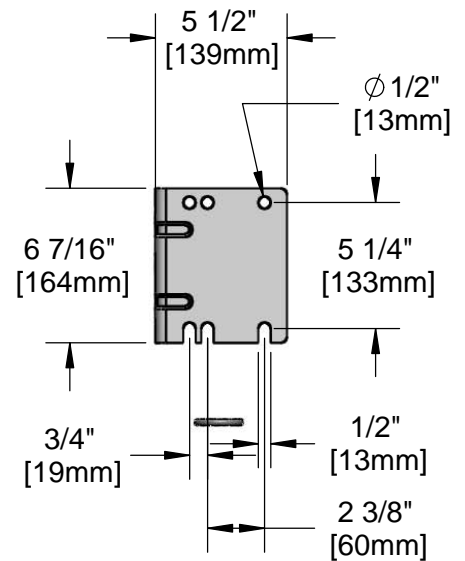

3/8" NPT Female Inlet  
 (Left Side of Reel)

Open Stainless Steel Hose Reel;  
 35 Ft. of 3/8" Hose

7 3/16"  
 [182mm]

Ø 14 1/2"  
 [368mm]

18"  
 [458mm]

8 3/4"  
 [222mm]

16 9/16"  
 [421mm]

EB-2322  
 Extended Spray Wand  
 w/ Blue Spray Valve &  
 Adjustable Spray Pattern Outlet

019652-40  
 3/8" NPT  
 Live Swivel

Mounting Hole Details

5 1/2"  
 [139mm]

Ø 1/2"  
 [13mm]

6 7/16"  
 [164mm]

5 1/4"  
 [133mm]

3/4"  
 [19mm]

1/2"  
 [13mm]

2 3/8"  
 [60mm]

Product Specifications:  
 3/8" x 35 Ft. Open Stainless Steel Reel  
 w/ Extended Spray Wand & Blue Spray Valve & Swivel

Product Compliance:  
 NSF 61 Exempt (Non-Potable)  
 EPA Act 2005 Non-Compliant (PRSV)

Product Specifications:  
 3/8" x 35 Ft. Open Stainless Steel Reel  
 w/ Extended Spray Wand & Blue Spray Valve & Swivel

Product Compliance:  
 NSF 61 Exempt (Non-Potable)  
 EPA 2005 Non-Compliant (PRSV)