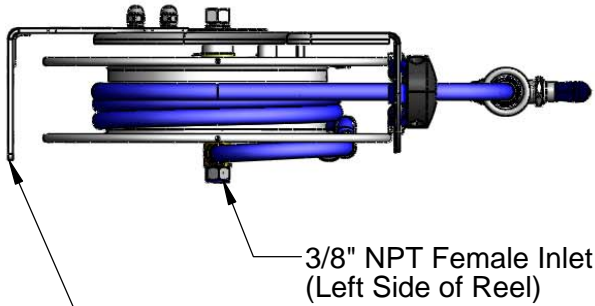

3/8" NPT Female Inlet  
 (Left Side of Reel)

Open Stainless Steel Hose Reel;  
 35 Ft. of 3/8" Hose

7 3/16"  
 [182mm]

Ø 14 1/2"  
 [368mm]

18"  
 [458mm]

8 3/4"  
 [222mm]

16 9/16"  
 [421mm]

EB-2322  
 Extended Spray Wand  
 w/ Blue Spray Valve &  
 Adjustable Spray Pattern Outlet

019652-40  
 3/8" NPT  
 Live Swivel

Mounting Hole Details

5 1/2"  
 [139mm]

Ø 1/2"  
 [13mm]

6 7/16"  
 [164mm]

5 1/4"  
 [133mm]

3/4"  
 [19mm]

1/2"  
 [13mm]

2 3/8"  
 [60mm]

Product Specifications:  
 3/8" x 35 Ft. Open Stainless Steel Reel  
 w/ Extended Spray Wand & Blue Spray Valve & Swivel

Product Compliance:  
 NSF 61 Exempt (Non-Potable)  
 EPA Act 2005 Non-Compliant (PRSV)

Product Specifications:  
 3/8" x 35 Ft. Open Stainless Steel Reel  
 w/ Extended Spray Wand & Blue Spray Valve & Swivel

Product Compliance:  
 NSF 61 Exempt (Non-Potable)  
 EPA 2005 Non-Compliant (PRSV)