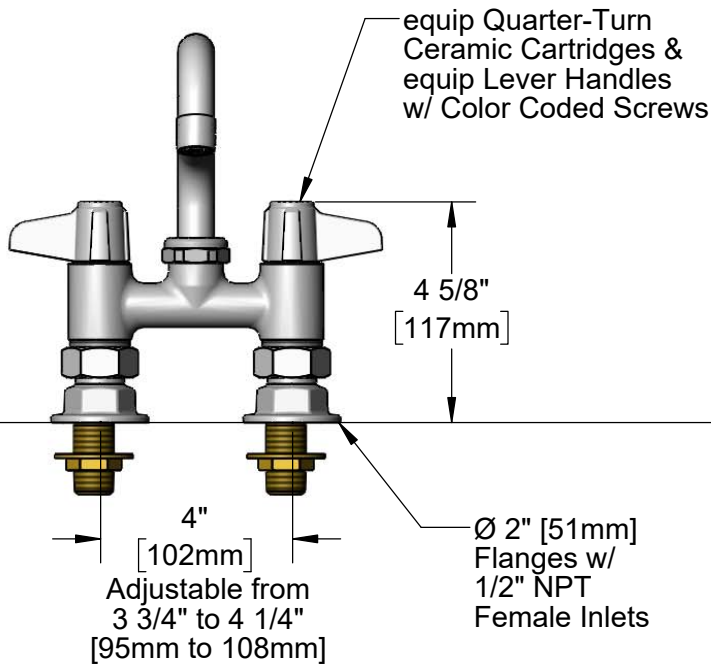

5SP-10-F15  
 10 1/8" equip Swing Nozzle  
 w/ 1.5 GPM Aerator.  
 Rigid Conversion Requires  
 014200-45 Lock Washer  
 (Sold Separately)

**Rough-In Requirement:**  
 (2) Ø 1" [25mm] Mounting Holes

Model Number  
**5F-4DLS10-F15**

Product Specifications:  
 4" Deck Mount Mixing Faucet w/ equip Quarter-Turn Ceramic Cartridges, equip Lever Handles, 10 1/8" equip Swing Nozzle with 1.5 GPM Aerator & 1/2" NPT Male Supply Nipple Kit

Product Compliance:  
 ASME A112.18.1 / CSA B125.1  
 NSF 61 - Section 9  
 NSF 372 (Low Lead Content)  
 ANSI A117.1 (ADA)

equip Foodservice Accessories  by 

2 Saddleback Cove, P.O. Box 1088  
 Travelers Rest, South Carolina 29690  
 Phone: 800.891.4808 Fax: 800.868.0084  
 equip.tsbrass.com

ITEM NO.	SALES NO.	DESCRIPTION
1	SP-F15	1.5 GPM Aerator, 3/4-27 UN Female
2	5SP-10-F15	10 1/8" Swing Nozzle
3	013839-25	equip Swivel Nut
4	013848-45	O-Ring
5	5-HDL-L	equip Lever Handle w/ Color Coded Screws
6	013788-45	equip Quarter-Turn Ceramic Cartridge, LTC (Blue)
7	001019-45	Coupling Nut Washer
8	00AA	1/2" NPT Female Eccentric Flange
9	013787-45	equip Quarter-Turn Ceramic Cartridge, RTC (Red)
10	B-0425-M	1/2" NPT x 2" Supply Nipple

Model Number

**5F-4DLS10-F15**

Product Specifications:

**4" Deck Mount Mixing Faucet w/ equip Quarter-Turn Ceramic Cartridges, equip Lever Handles, 10 1/8" equip Swing Nozzle with 1.5 GPM Aerator & 1/2" NPT Male Supply Nipple Kit**