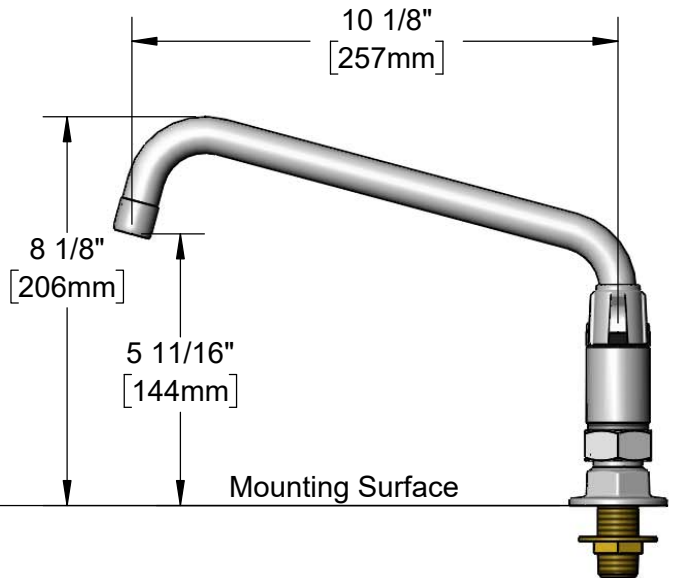

5SP-10-F15  
 10 1/8" equip Swing Nozzle  
 w/ 1.5 GPM Aerator.  
 Rigid Conversion Requires  
 014200-45 Lock Washer  
 (Sold Separately)

**Rough-In Requirement:**  
 (2) Ø 1" [25mm] Mounting Holes

Model Number  
**5F-4DLS10-F15**

Product Specifications:  
 4" Deck Mount Mixing Faucet w/ equip Quarter-Turn Ceramic Cartridges, equip Lever Handles, 10 1/8" equip Swing Nozzle with 1.5 GPM Aerator & 1/2" NPT Male Supply Nipple Kit

Product Compliance:  
 ASME A112.18.1 / CSA B125.1  
 NSF 61 - Section 9  
 NSF 372 (Low Lead Content)  
 ANSI A117.1 (ADA)

Model Number

**5F-4DLS10-F15**

Product Specifications:

**4" Deck Mount Mixing Faucet w/ equip Quarter-Turn Ceramic Cartridges, equip Lever Handles, 10 1/8" equip Swing Nozzle with 1.5 GPM Aerator & 1/2" NPT Male Supply Nipple Kit**