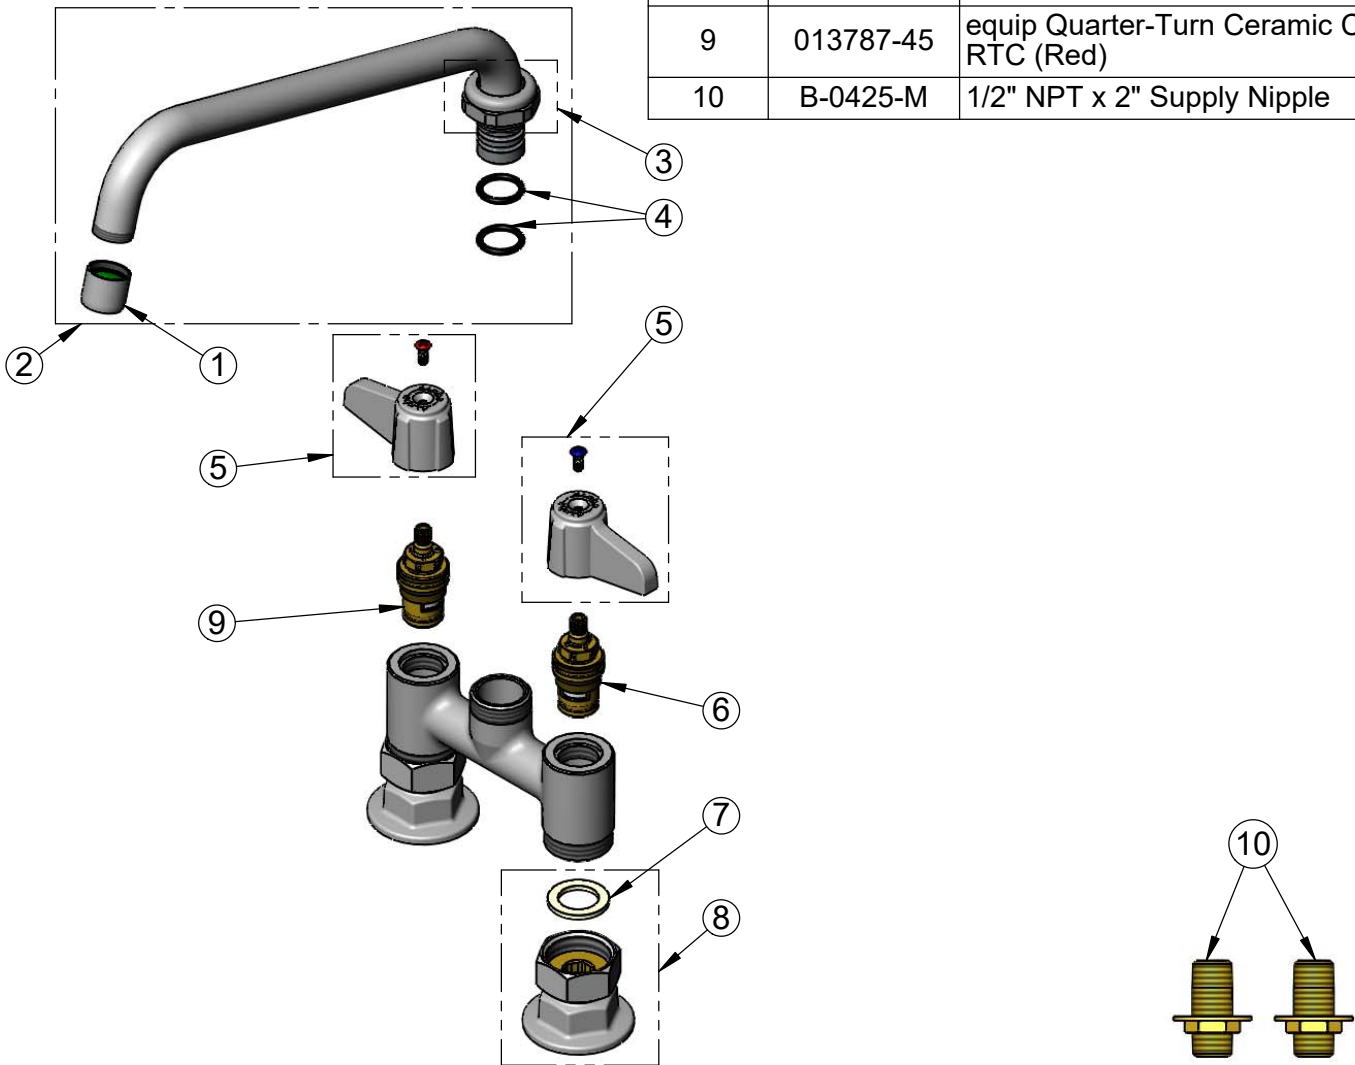

5SP-10-F15  
 10 1/8" equip Swing Nozzle  
 w/ 1.5 GPM Aerator.  
 Rigid Conversion Requires  
 014200-45 Lock Washer  
 (Sold Separately)

**Rough-In Requirement:**  
 (2) Ø 1" [25mm] Mounting Holes

Model Number  
**5F-4DLS10-F15**

Product Specifications:  
 4" Deck Mount Mixing Faucet w/ equip Quarter-Turn Ceramic Cartridges, equip Lever Handles, 10 1/8" equip Swing Nozzle with 1.5 GPM Aerator & 1/2" NPT Male Supply Nipple Kit

Product Compliance:  
 ASME A112.18.1 / CSA B125.1  
 NSF 61 - Section 9  
 NSF 372 (Low Lead Content)  
 ANSI A117.1 (ADA)

equip Foodservice Accessories  by 

2 Saddleback Cove, P.O. Box 1088  
 Travelers Rest, South Carolina 29690  
 Phone: 800.891.4808 Fax: 800.868.0084  
 equip.tsbrass.com

ITEM NO.	SALES NO.	DESCRIPTION
1	SP-F15	1.5 GPM Aerator, 3/4-27 UN Female
2	5SP-10-F15	10 1/8" Swing Nozzle
3	013839-25	equip Swivel Nut
4	013848-45	O-Ring
5	5-HDL-L	equip Lever Handle w/ Color Coded Screws
6	013788-45	equip Quarter-Turn Ceramic Cartridge, LTC (Blue)
7	001019-45	Coupling Nut Washer
8	00AA	1/2" NPT Female Eccentric Flange
9	013787-45	equip Quarter-Turn Ceramic Cartridge, RTC (Red)
10	B-0425-M	1/2" NPT x 2" Supply Nipple

Model Number

**5F-4DLS10-F15**

Product Specifications:

**4" Deck Mount Mixing Faucet w/ equip Quarter-Turn Ceramic Cartridges, equip Lever Handles, 10 1/8" equip Swing Nozzle with 1.5 GPM Aerator & 1/2" NPT Male Supply Nipple Kit**