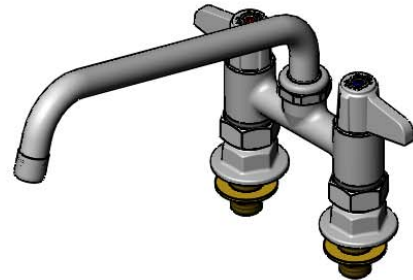

5SP-10-F15  
 10 1/8" equip Swing Nozzle  
 w/ 1.5 GPM Aerator.  
 Rigid Conversion Requires  
 014200-45 Lock Washer  
 (Sold Separately)

**Rough-In Requirement:**  
 (2) Ø 1" [25mm] Mounting Holes

Model Number  
**5F-4DLS10-F15**

Product Specifications:  
 4" Deck Mount Mixing Faucet w/ equip Quarter-Turn Ceramic Cartridges, equip Lever Handles, 10 1/8" equip Swing Nozzle with 1.5 GPM Aerator & 1/2" NPT Male Supply Nipple Kit

Product Compliance:  
 ASME A112.18.1 / CSA B125.1  
 NSF 61 - Section 9  
 NSF 372 (Low Lead Content)  
 ANSI A117.1 (ADA)

Model Number

**5F-4DLS10-F15**

Product Specifications:

**4" Deck Mount Mixing Faucet w/ equip Quarter-Turn Ceramic Cartridges, equip Lever Handles, 10 1/8" equip Swing Nozzle with 1.5 GPM Aerator & 1/2" NPT Male Supply Nipple Kit**