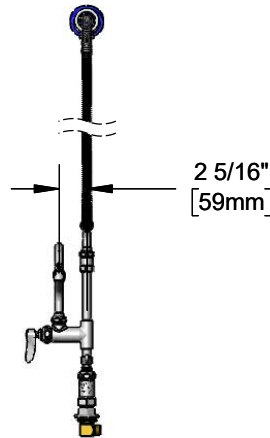

Architect/Engineering Specifications:

8" deck mount mixing faucet with polished chrome plated brass body, add-on faucet, 12" swing nozzle with stream regulator outlet, 72" flexible stainless steel hose, high flow angled spray valve (blue), compression cartridges with spring checks, lever handles, hanger hook, 1/2" NPT female inlets, and 1/2" NPT male elbow installation kit. Certified to ASME A112.18.1 / CSA B125.1.

Job Name _____

Model Specified _____ Quantity _____

Variations Specified _____

Date _____

Features & Benefits:

- 8" wall mount mixing faucet with polished chrome plated brass body
- EasyInstall add-on faucet
- 12" swing nozzle w/ stream regulator outlet, Series 1
- 72" flexible stainless steel hose w/ heat resistant blue handle and hold down ring
- High flow angled spray valve
- Quarter-turn Eterna cartridges with spring checks to prevent cross flow of water
- Lever handles w/ color coded indexes
- 1/2" NPT female eccentric inlets w/ Ø 2" flanges
- 1/2" NPT male elbow installation kit
- Adjustable centers from 7 3/4" to 8 1/4"
- Material: Polished chrome plated brass body & tubular spout and chrome plated metal handles