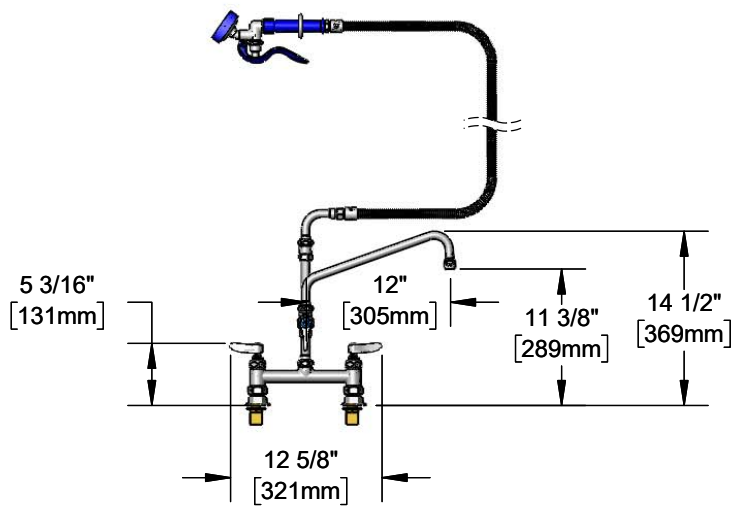

Architect/Engineering Specifications:

8" deck mount mixing faucet with polished chrome plated brass body, add-on faucet, 12" swing nozzle with stream regulator outlet, 72" flexible stainless steel hose, high flow angled spray valve (blue), compression cartridges with spring checks, lever handles, hanger hook, 1/2" NPT female inlets, and 1/2" NPT male elbow installation kit. Certified to ASME A112.18.1 / CSA B125.1.

Job Name _____

Model Specified _____ Quantity _____

Variations Specified _____

Date _____

Features & Benefits:

- 8" wall mount mixing faucet with polished chrome plated brass body
- EasyInstall add-on faucet
- 12" swing nozzle w/ stream regulator outlet, Series 1
- 72" flexible stainless steel hose w/ heat resistant blue handle and hold down ring
- High flow angled spray valve
- Quarter-turn Eterna cartridges with spring checks to prevent cross flow of water
- Lever handles w/ color coded indexes
- 1/2" NPT female eccentric inlets w/ Ø 2" flanges
- 1/2" NPT male elbow installation kit
- Adjustable centers from 7 3/4" to 8 1/4"
- Material: Polished chrome plated brass body & tubular spout and chrome plated metal handles

- Quarter-Turn Cerama w/ Check Valve
- Quarter-Turn Eterna w/ Spring Check (Standard)