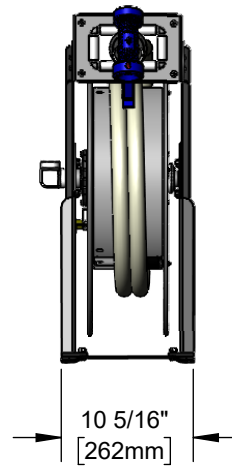

### Heavy Duty Hose Reel

#### Architect/Engineering Specifications:

Open epoxy coated heavy duty hose reel, front trigger water gun, 3/4" x 50' industrial grade white hose, ratcheting system, adjustable hose bumper and 3/4" NPT female inlet.

#### Features & Benefits:

- Open epoxy coated heavy duty hose reel
- Stainless steel front trigger water gun with rubber cover and 9/16" orifice
- 3/4" x 50' industrial grade white hose rated to 300 PSI
- Ratcheting system holds the length of hose until a slight tug to retract automatically
- 3/4" NPT female inlet
- Adjustable hose bumper
- Material: Epoxy coated steel open reel & wall bracket and stainless steel water gun