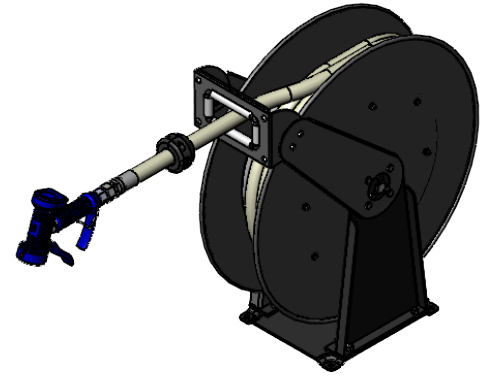

# Epoxy Coated Retractable Hose Reels

### Heavy Duty Hose Reel

#### Architect/Engineering Specifications:

Open epoxy coated heavy duty hose reel, front trigger water gun, 3/4" x 50' industrial grade white hose, ratcheting system, adjustable hose bumper and 3/4" NPT female inlet.

#### Features & Benefits:

- Open epoxy coated heavy duty hose reel
- Stainless steel front trigger water gun with rubber cover and 9/16" orifice
- 3/4" x 50' industrial grade white hose rated to 300 PSI
- Ratcheting system holds the length of hose until a slight tug to retract automatically
- 3/4" NPT female inlet
- Adjustable hose bumper
- Material: Epoxy coated steel open reel & wall bracket and stainless steel water gun