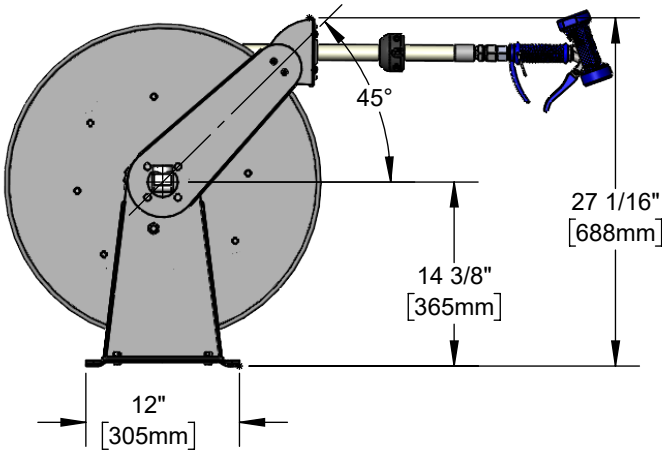

### Heavy Duty Hose Reel

#### Architect/Engineering Specifications:

Open epoxy coated heavy duty hose reel, front trigger water gun, 3/4" x 50' industrial grade white hose, ratcheting system, adjustable hose bumper and 3/4" NPT female inlet.

#### Features & Benefits:

- Open epoxy coated heavy duty hose reel
- Stainless steel front trigger water gun with rubber cover and 9/16" orifice
- 3/4" x 50' industrial grade white hose rated to 300 PSI
- Ratcheting system holds the length of hose until a slight tug to retract automatically
- 3/4" NPT female inlet
- Adjustable hose bumper
- Material: Epoxy coated steel open reel & wall bracket and stainless steel water gun